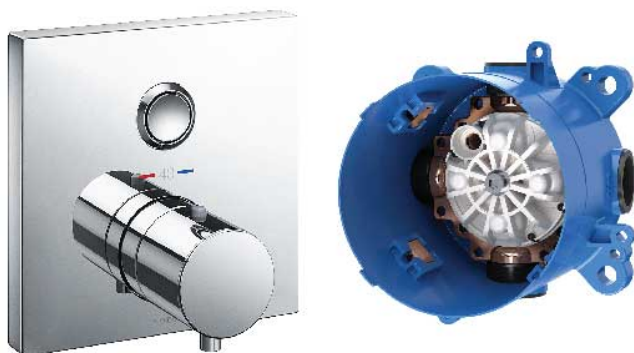

G Selection Showers
Thermostat Controller with On/Off Valve
(Touch Type / Square)

Features

- Easy control with touch type button
- SMA Thermostat valve with heat insulation

Specifications

Plate Material : ABS Plastic

Valve Material: Brass

Parts description

- **TBV02405B**
Thermostat Controller with On/Off Valve
(Touch Type) (Square)
- **TBN01001B**
Concealed Box