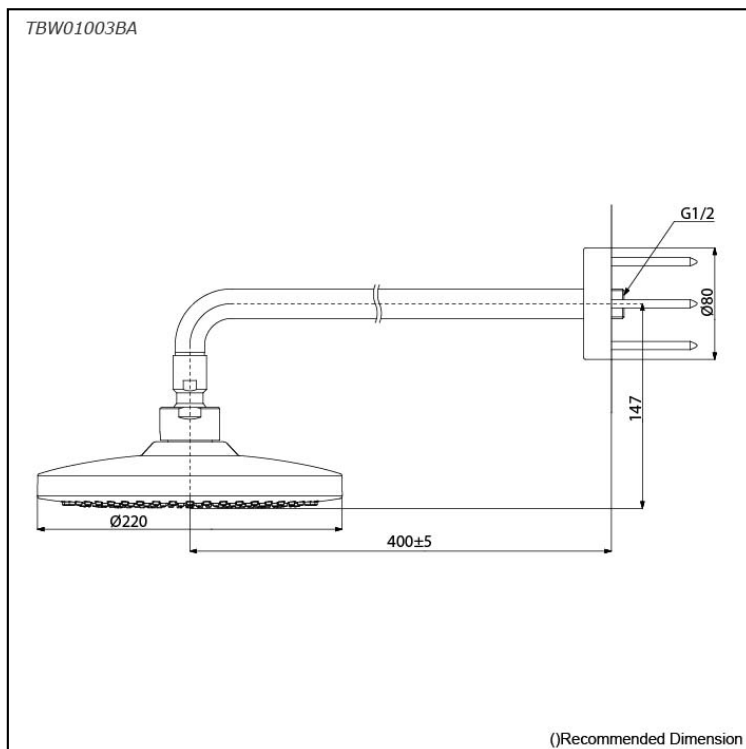

G Selection  
Over Head Shower  
(Wall Type) (1 mode)

### Features

- 1 mode function, Round shape over head shower (COMFORT WAVE)
- Safety with anti-drop mechanism

### Specifications

Water Pressure: 0.05 Mpa ~ 1.0 Mpa  
 Finish: Chrome  
 Material: Brass (Body)  
 ABS Plastic (Shower)  
 Size: Diameter: 220mm  
 Shape: Round

### Parts description

- **TBW01003BA**  
Over Head Shower (Wall Type) (1 mode)