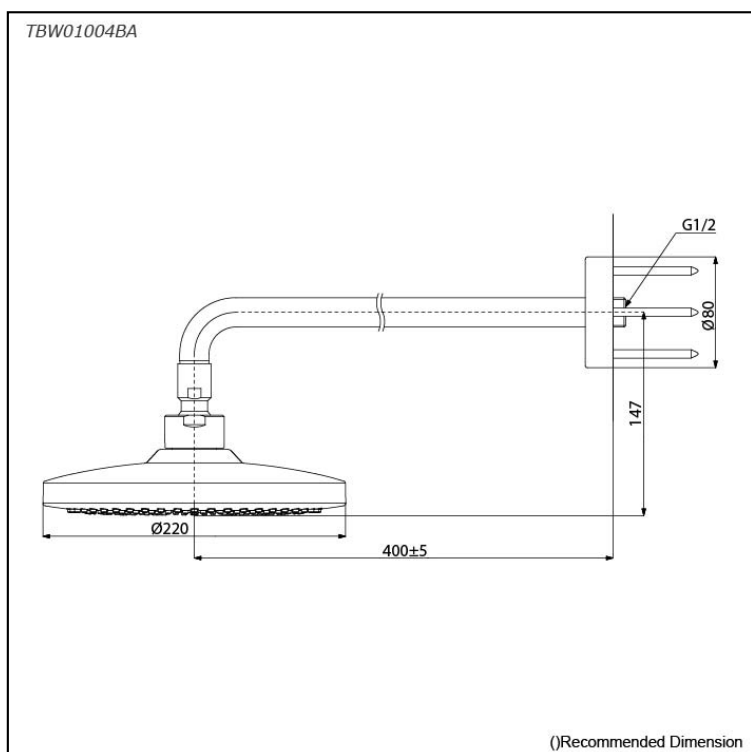

### Features

- 2 mode functions, Round shape over head shower (COMFORT WAVE & WARM SPA)
- Safety with anti-drop mechanism

### Specifications

Water Pressure: 0.05 Mpa ~ 1.0 Mpa  
 Finish: Chrome  
 Material: Brass (Body)  
 ABS Plastic (Shower)  
 Shape: Round  
 Size: Diameter: 220mm

### Parts description

- **TBW01004BA**  
Over Head Shower (Wall Type) (2 mode)