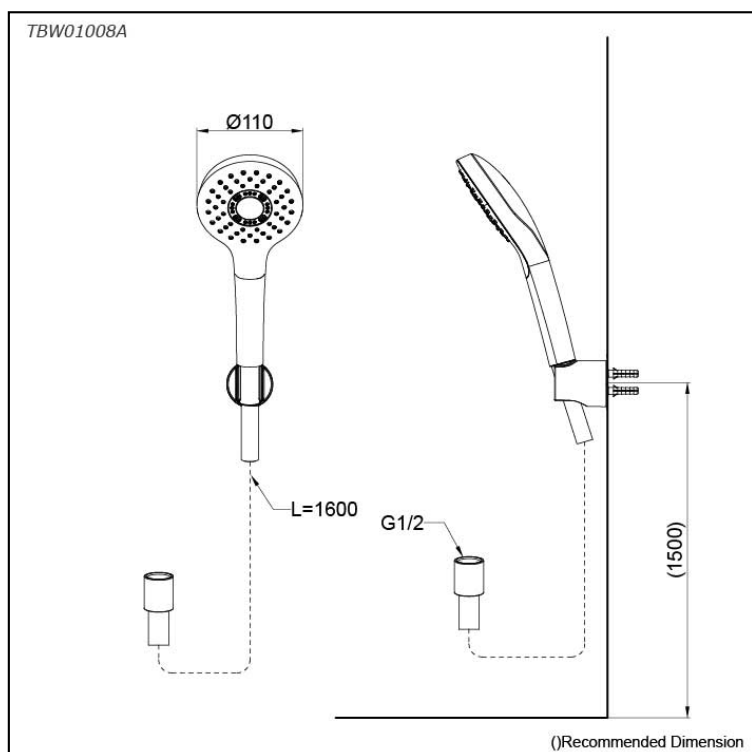

G Selection
Hand Shower
(1 mode)

Features

- 1 mode function with Round shape hand shower (COMFORT WAVE)
- Comfortable use with anti-rotation mechanism

Specifications

Finish:	Chrome
Material:	ABS Plastic (Shower)
Shape:	Round
Dimension:	Diameter 110mm
Water Pressure:	0.05MPa~0.75MPa

Parts description

- **TBW01008A**
Hand Shower (1 mode)

Flow Rate

TBW01008A