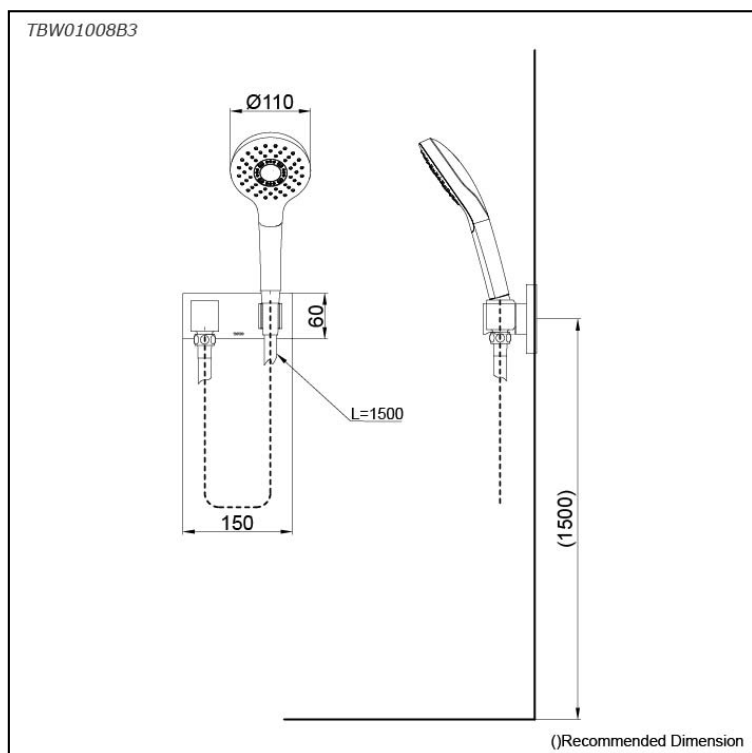

Hand Shower Set
(1 mode)

Features

- 1 mode function with Round shape hand shower (COMFORT WAVE)
- Comfortable use with anti-rotation mechanism
- Shower Set include Hanger and Hose

Specifications

Finish:	Chrome
Material:	ABS Plastic (Shower)
Shape:	Round
Dimension:	Diameter 110mm
Water Pressure:	0.05MPa~0.75MPa

Parts description

- **TBW01008B3**
Hand Shower
(1 mode)

Flow Rate

TBW01008B3