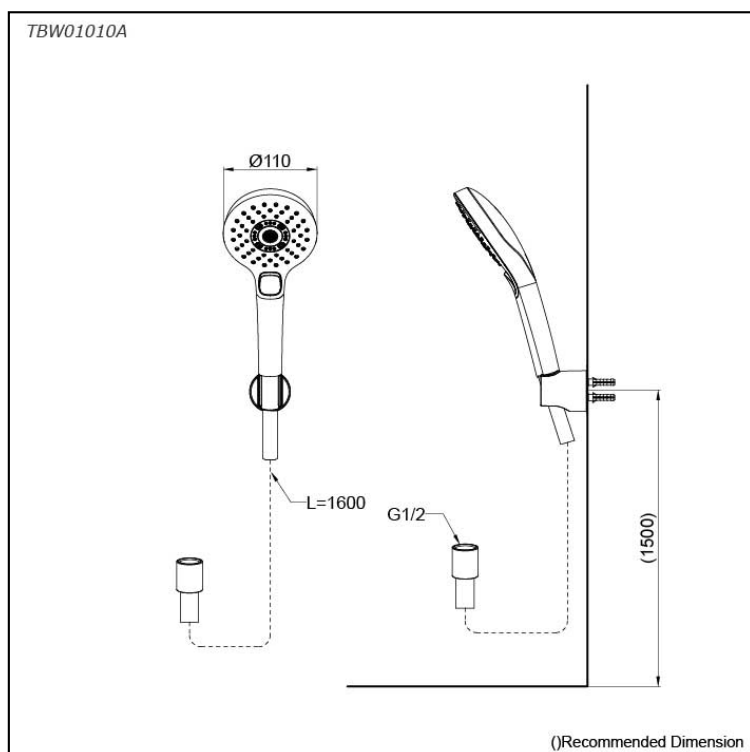

*G Selection
Hand Shower
(3 mode)*

Features

- 3 mode function, Round shape hand shower (WARM PILLAR, COMFORT WAVE, ACTIVE WAVE)
- Comfortable use with anti-rotation mechanism

Specifications

| | |
|-----------------|----------------------|
| Finish: | Chrome |
| Material: | ABS Plastic (Shower) |
| Shape: | Round |
| Dimension: | Diameter 110mm |
| Water Pressure: | 0.05MPa~0.75MPa |

Parts description

- **TBW01010A**
Hand Shower (3 mode)

Flow Rate

TBW01010A