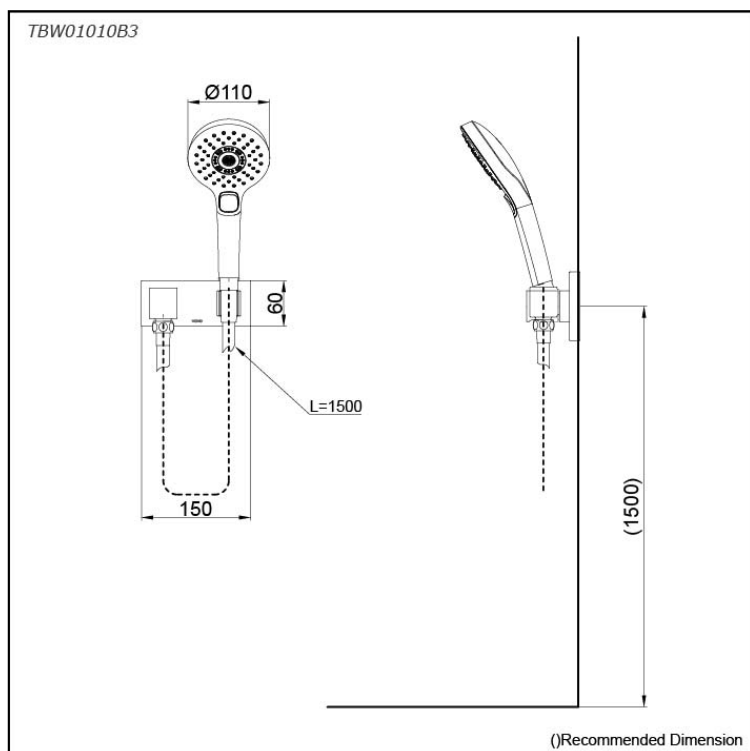

Hand Shower Set (3 mode)

Features

- 3 mode function, Round shape hand shower (WARM SPA, COMFORT WAVE, ACTIVE WAVE)
- Comfortable use with anti-rotation mechanism
- Shower Set include Hanger and Hose

Specifications

Finish:	Chrome
Material:	ABS Plastic (Shower)
Shape:	Round
Dimension:	Diameter 110mm
Water Pressure:	0.05MPa~0.75MPa

Parts description

- **TBW01010B3**
Hand Shower
(3 mode)

Flow Rate

TBW01010B3