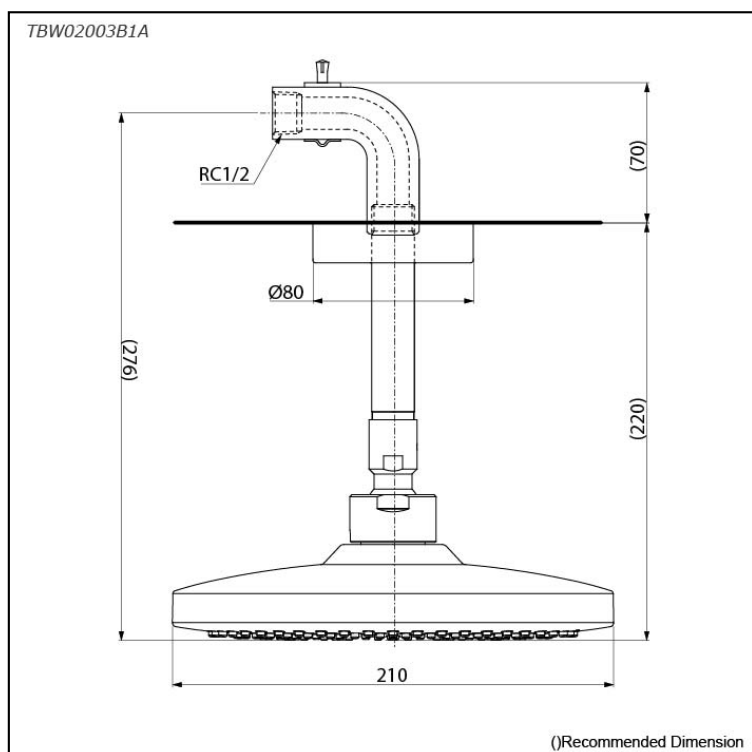

*G Selection  
Fixed Shower Head  
(Ceiling Type)*

### Features

- 1 mode function, Square shape fixed shower head (COMFORT WAVE)

### Specifications

Water Pressure:	0.05 Mpa ~ 1.0 Mpa
Finish:	Chrome
Material:	Brass (Body) ABS Plastic (Shower)
Size:	210mm
Shape:	Square

### Parts description

- **TBW02003B1A**  
Fixed Shower Head (Ceiling Type)  
(1 mode)