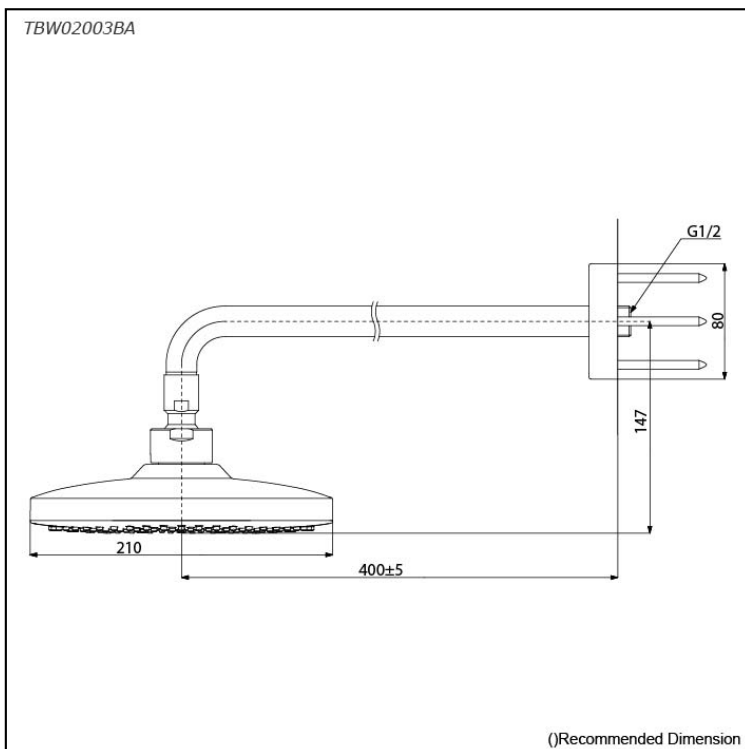

G Selection
Over Head Shower
(Wall Type) (1 mode)

Features

- 1 mode function, Square shape over head shower (COMFORT WAVE)
- Safety with anti-drop mechanism

Specifications

Water Pressure: 0.05 Mpa ~ 1.0 Mpa
 Finish: Chrome
 Material: Brass (Body)
 ABS Plastic (Shower)
 Size: 220mm
 Shape: Square

Parts description

- **TBW02003BA**
Over Head Shower (Wall Type) (1 mode)

Flow Rate