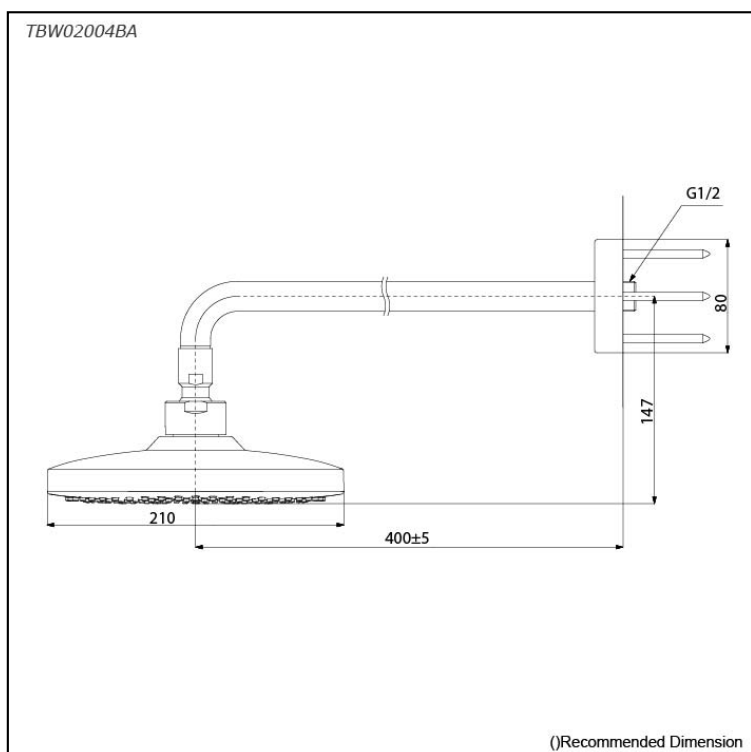

G Selection
Over Head Shower
(Wall Type) (2 mode)

Features

- 2 mode functions, Round shape over head shower (COMFORT WAVE & WARM SPA)
- Safety with anti-drop mechanism

Specifications

Water Pressure: 0.05 Mpa ~ 1.0 Mpa
 Finish: Chrome
 Material: Brass (Body)
 ABS Plastic (Shower)
 Size: 220mm
 Shape: Square

Parts description

- **TBW02004BA**
Over Head Shower (Wall Type) (2 mode)

Flow Rate