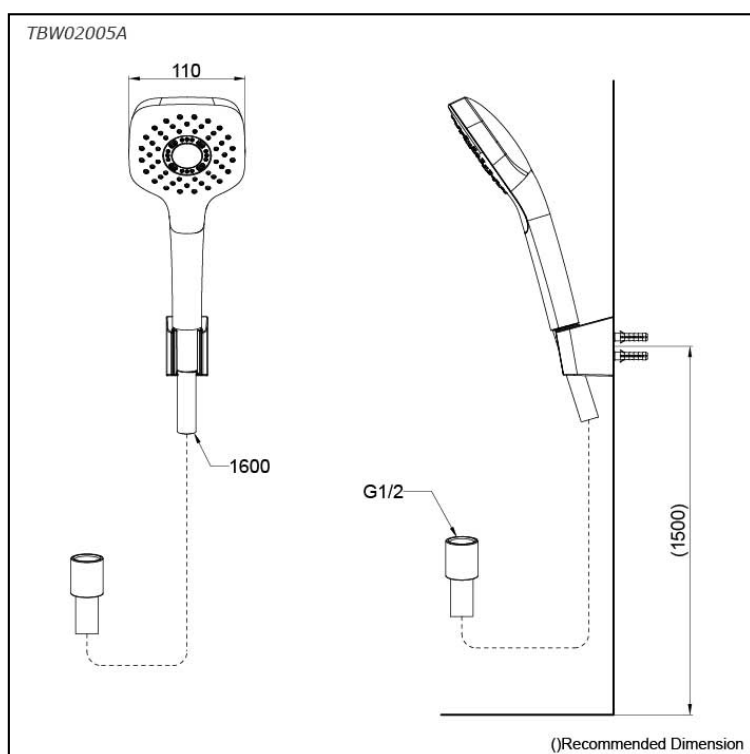

### Features

- 1 mode function, Square shape hand shower (COMFORT WAVE)
- Comfortable use with anti-rotation mechanism.

### Specifications

Finish:	Chrome
Material:	ABS Plastic (Shower)
Shape:	Square
Dimension:	110mm
Water Pressure:	0.05MPa~0.75MPa

### Parts description

- **TBW02005A**  
Hand Shower (1 mode)

### Flow Rate

TBW02005A