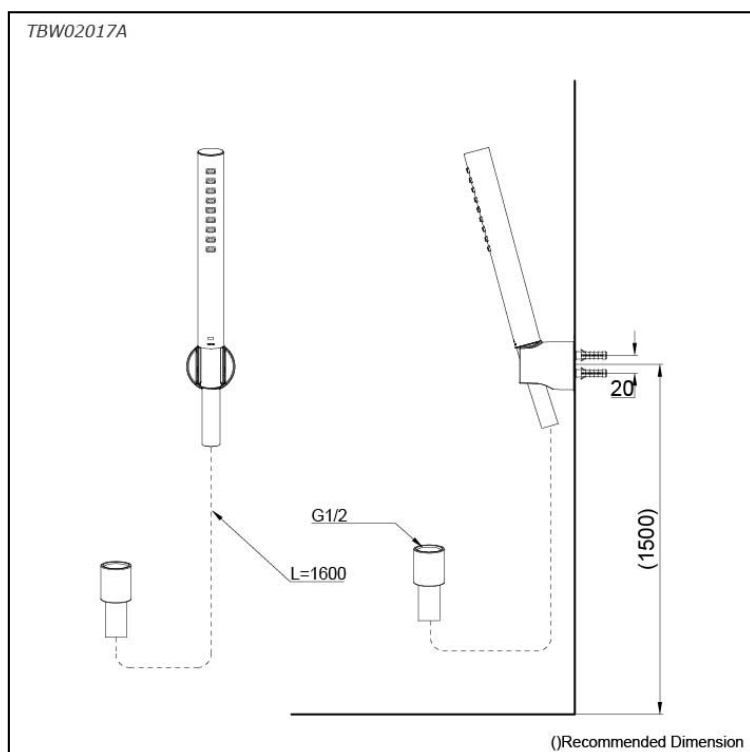

*G Selection
Hand Shower
(1 mode)*

Features

- 1 mode function, Cylindrical shape hand shower (COMFORT WAVE)
- Comfortable use with anti-rotation mechanism.

Specifications

Finish: Chrome
 Material: ABS Plastic (Shower)
 Shape: Cylinder
 Water Pressure: 0.05MPa~0.75MPa

Parts description

- **TBW02017A**
Hand Shower (1 mode)

Flow Rate