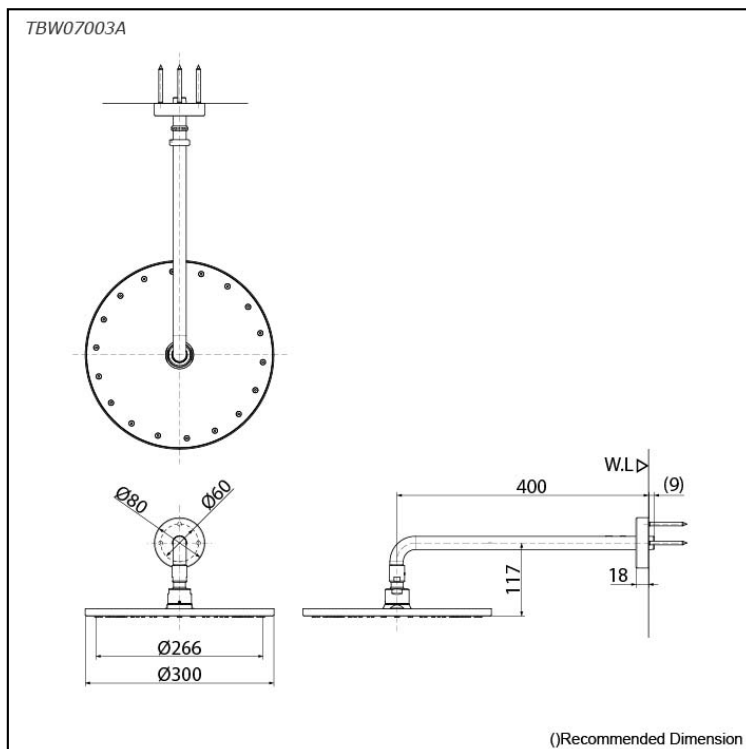

*G Selection
Over Head Shower
(Wall Type) (1 mode)*

Features

- 1 mode function, Round shape over head shower (COMFORT WAVE)

Specifications

Finish:	Chrome
Material:	Brass
Shape:	Round
Dimension:	Diameter: 300mm
Water Pressure:	0.12MPa~1.0MPa

Parts description

- **TBW07003A**
Over Head Shower (Wall Type) (1 mode)

Flow Rate