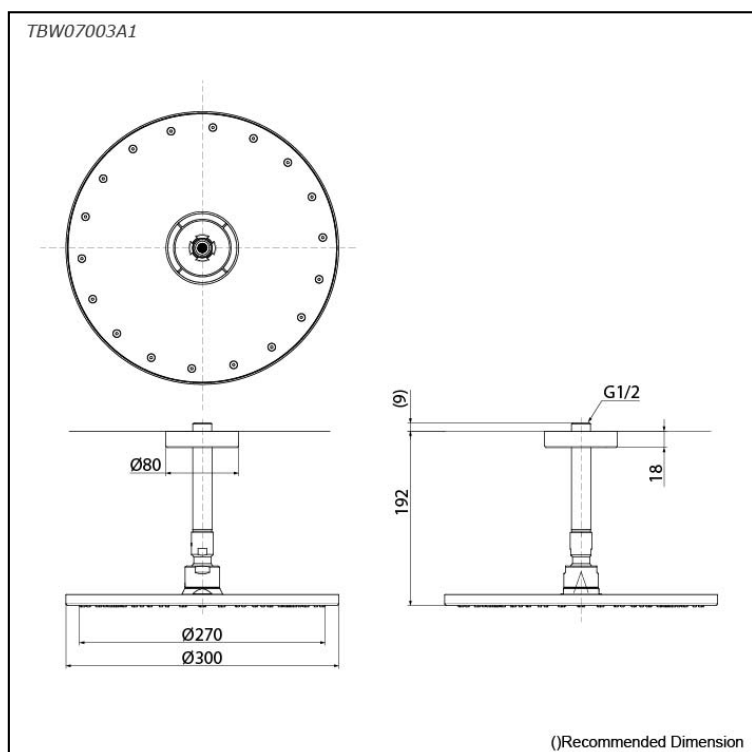

G Selection
Over Head Shower
(Ceiling Type) (1 mode)

Features

- 1 mode function, Round shape over head shower (COMFORT WAVE)

Specifications

Finish:	Chrome
Material:	Brass
Shape:	Round
Dimension:	Diameter: 300mm
Water Pressure:	0.12MPa~1.0MPa

Parts description

- **TBW07003A1**
Over Head Shower (Ceiling Type)
(1 mode)

Flow Rate