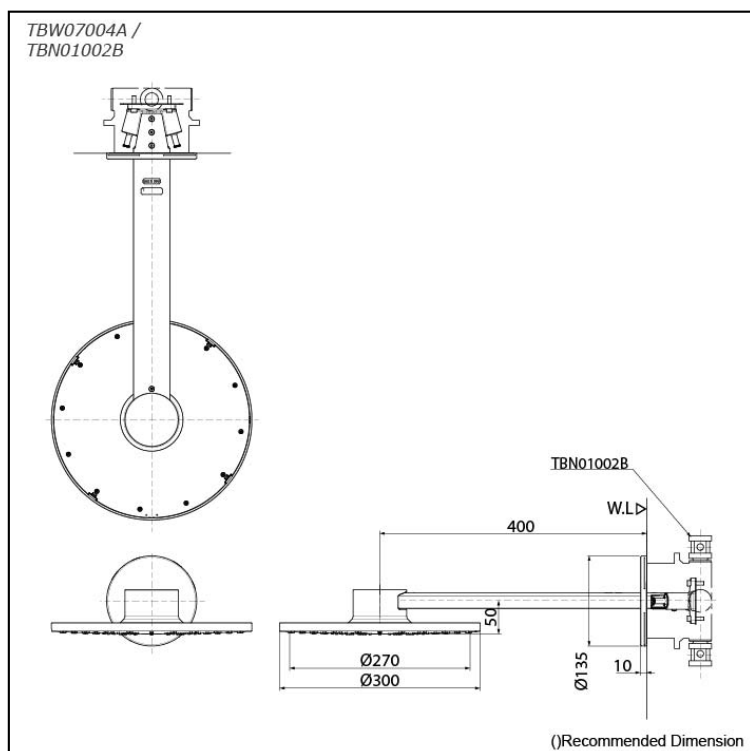

### Features

- 2 mode functions, Rectangle shape over head shower (COMFORT WAVE, WARM SPA)

### Specifications

Finish:	Chrome
Material:	ABS
Shape:	Round
Dimension:	Diameter: 300mm
Water Pressure:	0.15MPa~1.0MPa

### Parts description

- **TBW07004A**  
Over Head Shower (Wall Type) (2 mode)
- **TBN01002B**  
Concealed Box

### Flow Rate