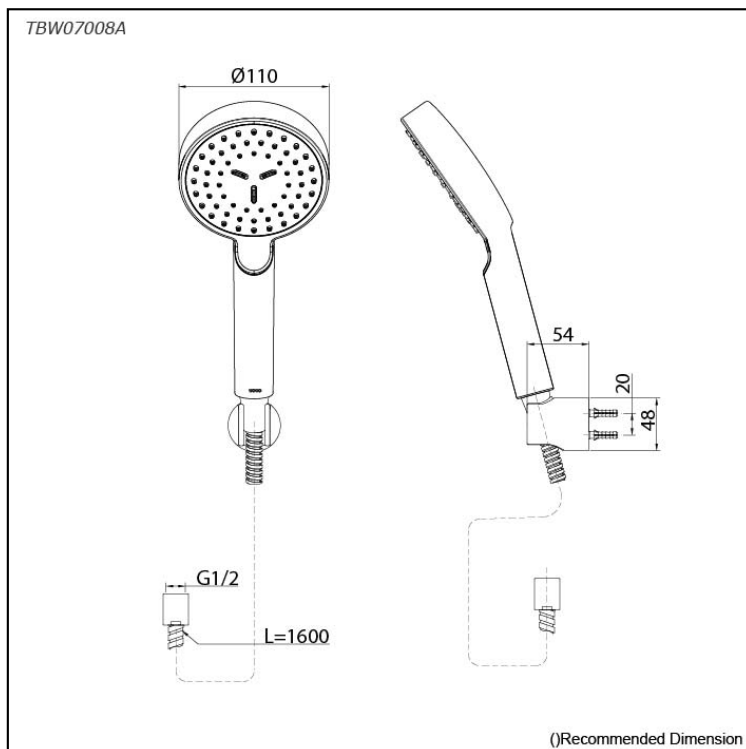

*L Selection
Hand Shower
(1 mode)*

Features

- 1 mode function, Round shape hand shower (COMFORT WAVE)
- Gorgeous and Smart Design Concept

Specifications

Finish:	Chrome
Material:	ABS Plastic (Shower)
Shape:	Round
Dimension:	Diameter 110mm
Water Pressure:	0.05MPa~1.0MPa

Parts description

- **TBW07008A**
Hand Shower (1 mode)

Flow Rate