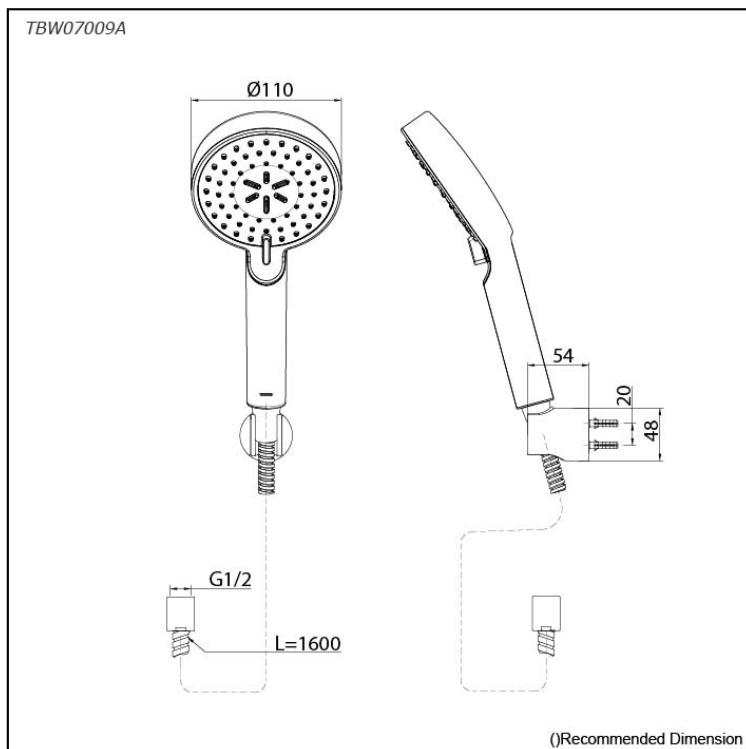

*L Selection
Hand Shower
(3 mode)*

Features

- Multi mode function, Round shape hand shower (COMFORT WAVE, Intense Wave, Intense Wave+)
- Gorgeous and Smart Design Concept

Specifications

Finish:	Chrome
Material:	ABS Plastic (Shower)
Shape:	Round
Dimension:	Diameter 110mm
Water Pressure:	0.05MPa~1.0MPa

Parts description

- **TBW07009A**
Hand Shower (3 mode)

Flow Rate