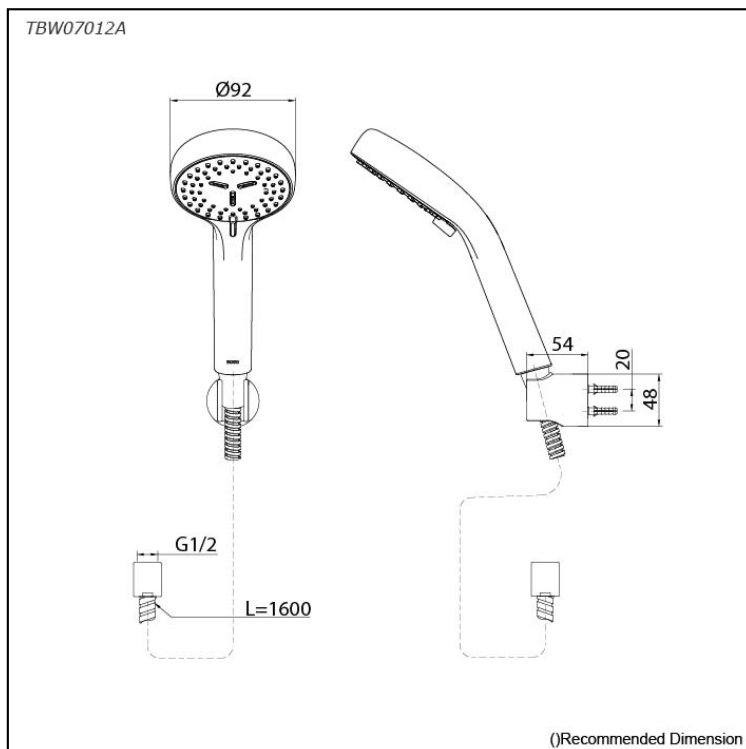

*L Selection
Hand Shower
(2 mode)*

Features

- Multi mode function, Round shape hand shower (COMFORT WAVE, Intense Wave)
- Gorgeous and Smart Design Concept

Specifications

Finish:	Chrome
Material:	ABS Plastic (Shower)
Shape:	Round
Dimension:	Diameter 92mm
Water Pressure:	0.05MPa~1.0MPa

Parts description

- **TBW07012A**
Hand Shower (2 mode)

Flow Rate