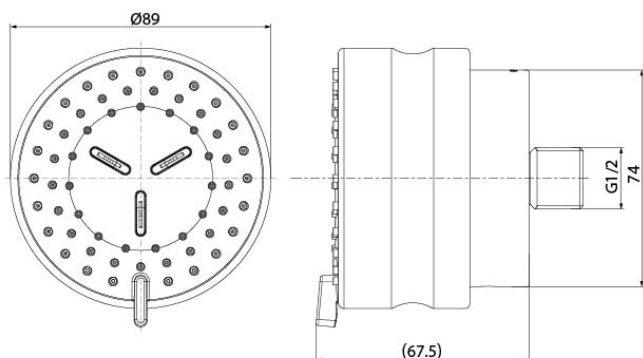

*L Selection
Body Shower
(2 mode)*

Features

- Sleek and Stylish Design
- Multi mode function, Round shape hand shower (COMFORT WAVE, Intense Wave)

Specifications

Finish:	Nickel Chrome
Material:	Brass
Shape:	Round
Dimension:	89W x 67.5D x 89H mm
Water Pressure:	0.05MPa~1.0MPa

Parts description

- **TBW07017A**
Body Shower (2 mode)

TBW07017A

()Recommended Dimension

Flow Rate