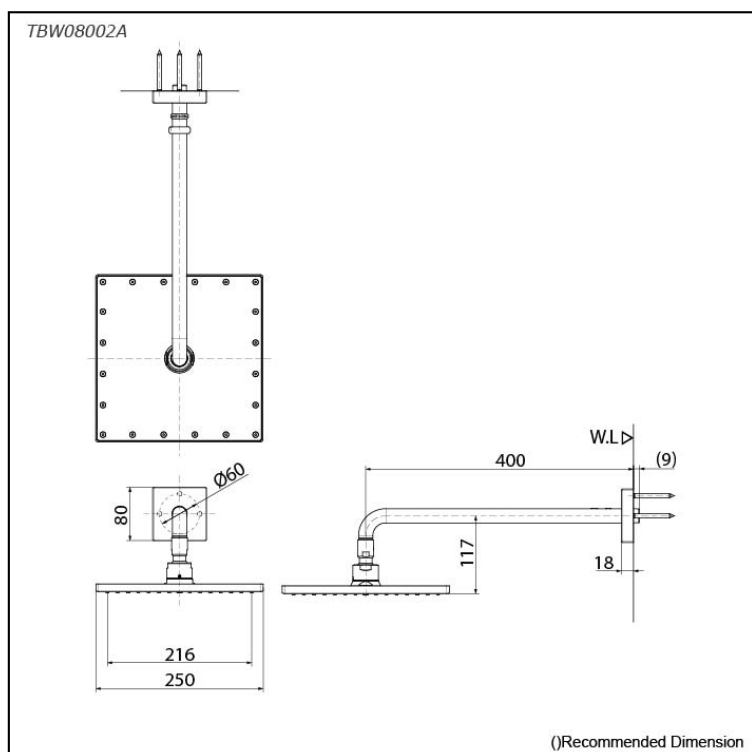

*G Selection
Over Head Shower
(Wall Type) (1 mode)*

Features

- 1 mode function, Square shape over head shower (COMFORT WAVE)

Specifications

Finish:	Chrome
Material:	Brass
Shape:	Square
Dimension:	250 x 250mm
Water Pressure:	0.12MPa~1.0MPa

Parts description

- **TBW08002A**
Over Head Shower (Wall Type) (1 mode)

Flow Rate