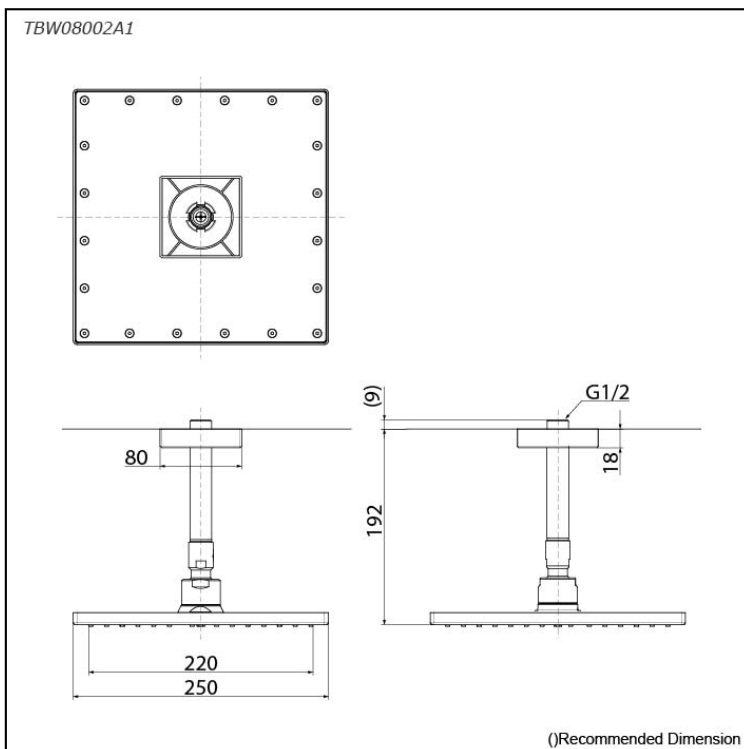

### Features

- 1 mode function, Square shape over head shower (COMFORT WAVE)

### Specifications

Finish:	Chrome
Material:	Brass
Shape:	Square
Dimension:	250 x 250mm
Water Pressure:	0.12MPa~1.0MPa

### Parts description

- **TBW08002A1**  
Over Head Shower (Ceiling Type)  
(1 mode)