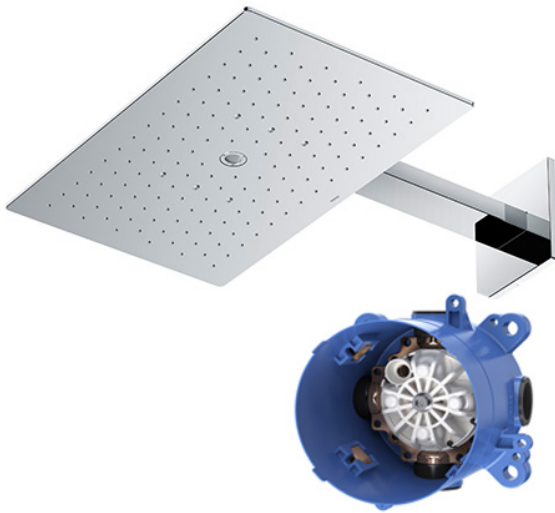

Z Selection
Over Head Shower
(Wall Type) (2 mode)

Features

- 2 mode functions, Rectangle shape over head shower (COMFORT WAVE, WARM SPA)

Specifications

Finish:	Chrome
Material:	Brass
Shape:	Rectangle
Dimension:	470W x 290Dmm
Water Pressure:	0.15MPa~1.0MPa

Parts description

- **TBW08004A**
Over Head Shower (Wall Type) (2 mode)
- **TBN01002B**
Concealed Box

Flow Rate