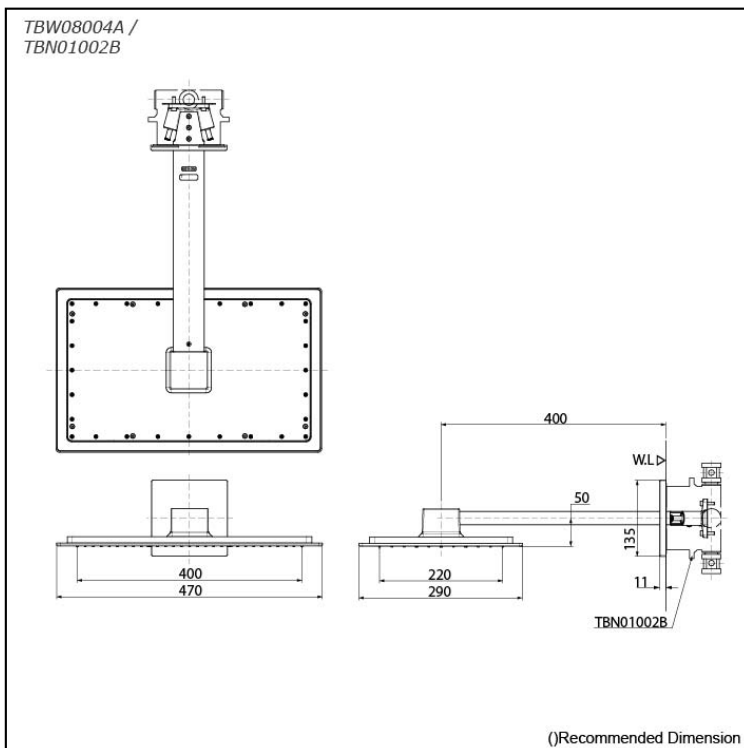

Z Selection
Over Head Shower
(Wall Type) (2 mode)

Features

- 2 mode functions, Rectangle shape over head shower (COMFORT WAVE, WARM SPA)

Specifications

Finish:	Chrome
Material:	Brass
Shape:	Rectangle
Dimension:	470W x 290Dmm
Water Pressure:	0.15MPa~1.0MPa

Parts description

- **TBW08004A**
Over Head Shower (Wall Type) (2 mode)
- **TBN01002B**
Concealed Box

Flow Rate