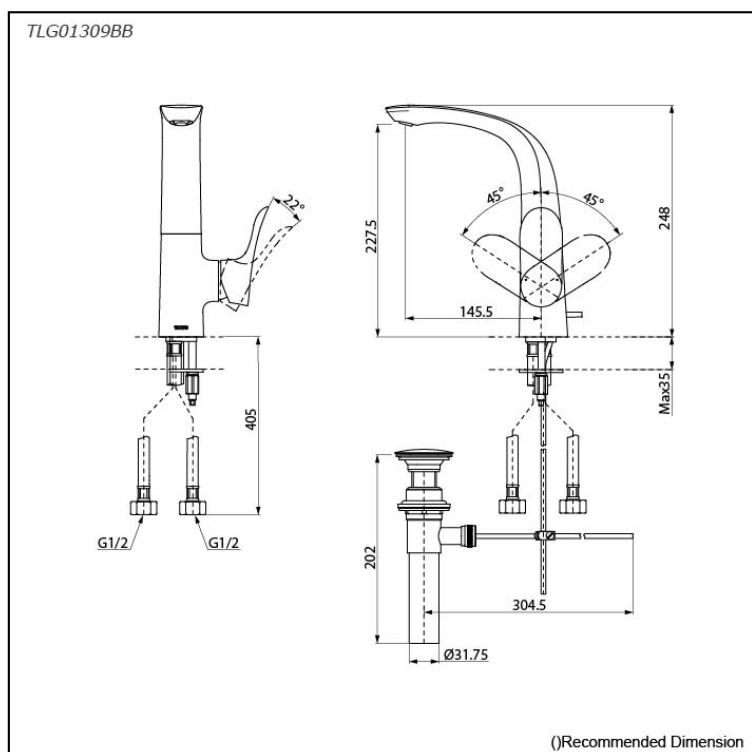

GO Series
Side Lever Lavatory Faucet
(w/ Pop-up Waste)

Features

- Design Concept is Gorgeous and Organic.
- The PVD finishes provides both beauty and strength, adding rich color to the bathroom space

Specifications

Material: Brass
Water Pressure: 0.05MPa~1.0MPa

Parts description

- **TLG01309BB**
Single Lever Lavatory Faucet (Side handle)
(w/ Pop-up Waste)

Flow Rate