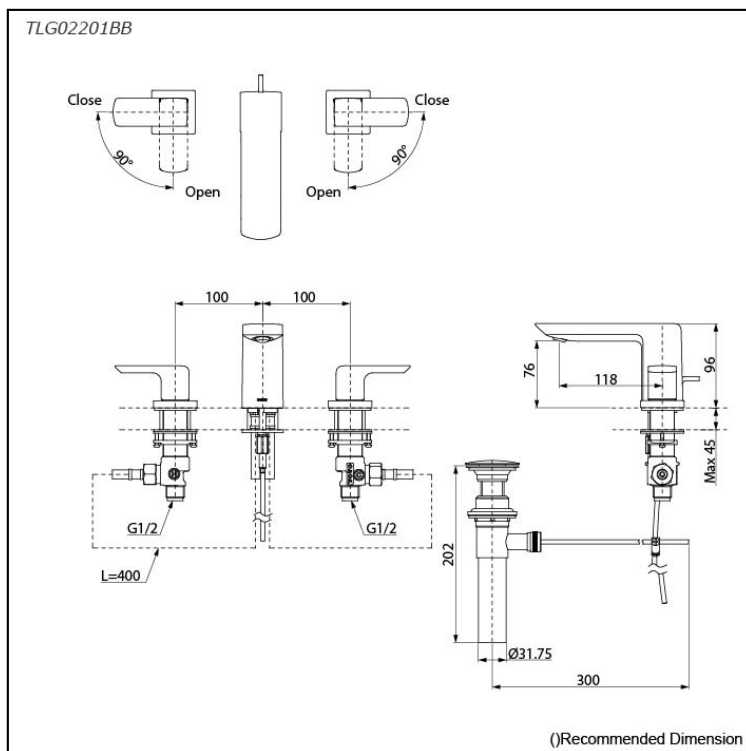

GR Series  
2 Handle Lavatory Faucet  
(3-Holes) (w/ Pop-up Waste)

### Specifications

Material: Brass

Water Pressure: 0.05MPa~1.0MPa

### Parts description

- **TLG02201BB**  
2 Handle Lavatory Faucet (3-Holes) (w/ Pop-up Waste)