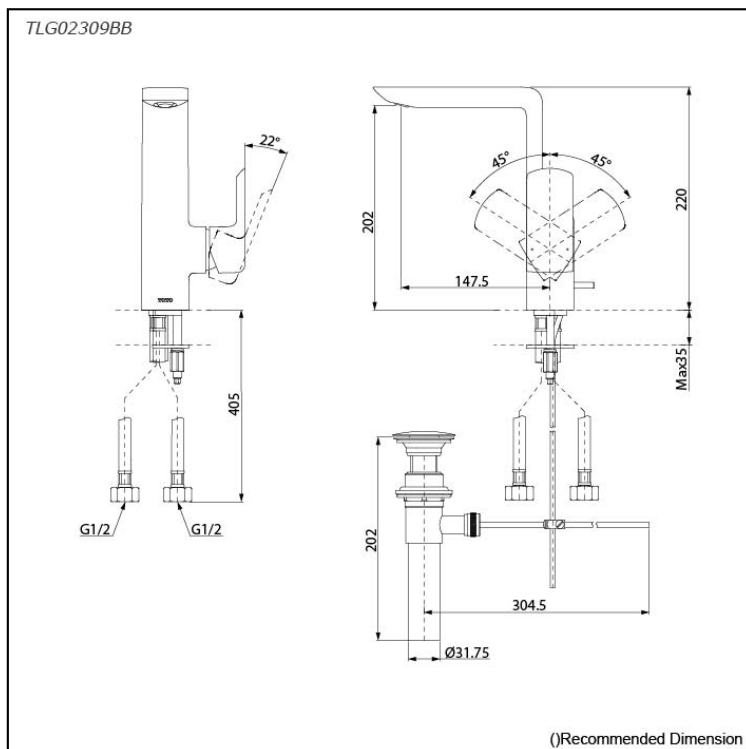

GR Series
Side Lever Lavatory Faucet
(w/ Pop-up Waste)

Features

- Design Concept is Gorgeous and Regal
- Long lasting, comfort glide mechanism for a smooth operation
- High corrosion resistance plating
- TOTO aerated water technology, ECOCAP adds air to the water to achieve full water jet with less amount of water usage.
- The PVD finishes provides both beauty and strength, adding rich color to the bathroom space

Specifications

Material: Brass

Parts description

- **TLG02309BB**
Single Lever Lavatory Faucet (Side handle)
(w/ Pop-up Waste)

Flow Rate