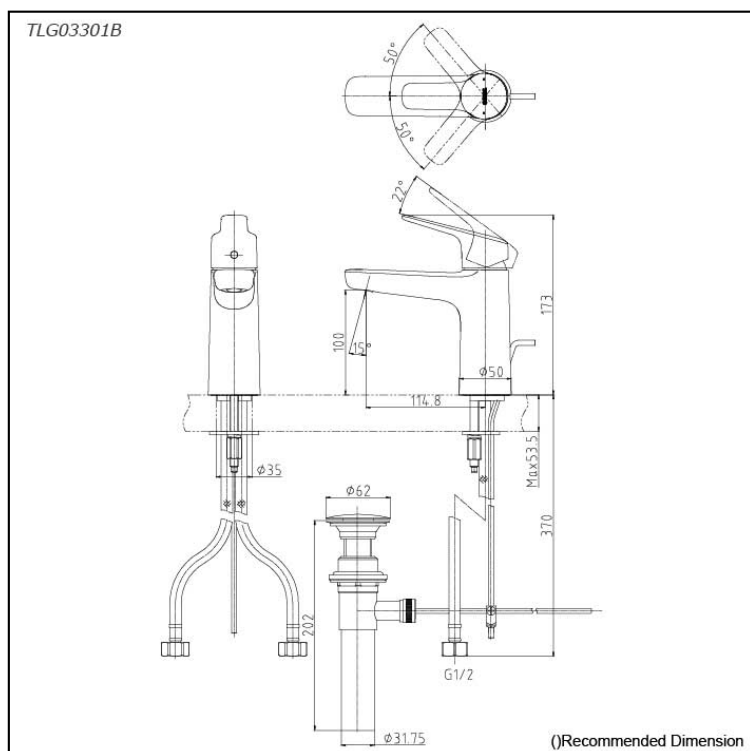

Specifications

Material: Brass

Water Pressure: 0.05MPa~1.0MPa

Parts description

- **TLG03301B**
Single Lever Lavatory Faucet (w/ Pop-up Waste)

reddot award 2018
winner

Flow Rate

TLG03301B