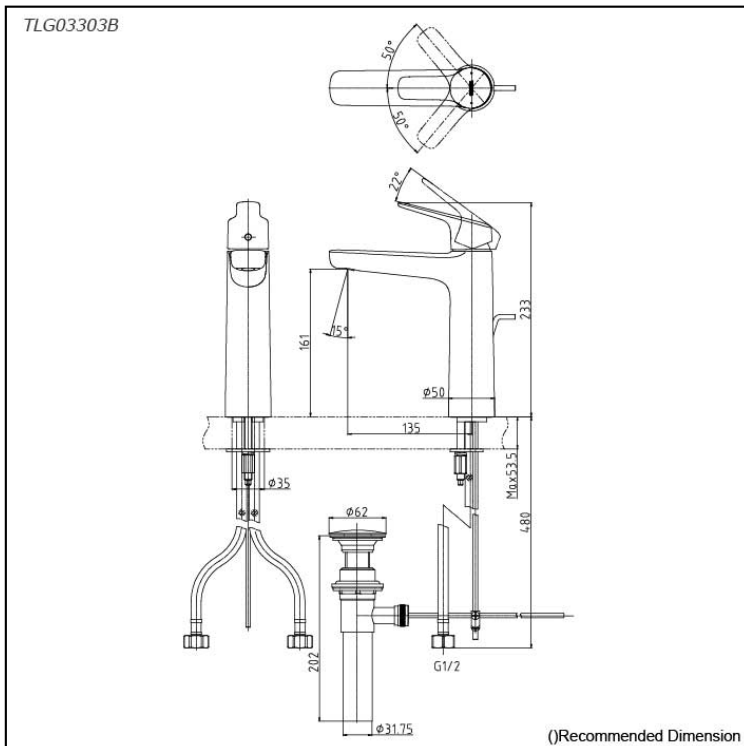

GS Series
Single Lever Lavatory Faucet
(Semi-tall Vessel) (w/ Pop-up Waste)

Features

- Design Concept is Gorgeous and Regal
- Long lasting, COMFORT GLIDE mechanism for a smooth operation
- High corrosion resistance plating
- TOTO aerated water technology, ECOCAP adds air to the water to achieve full water jet with less amount of water usage
- The PVD finishes provides both beauty and strength, adding rich color to the bathroom space

Specifications

Material: Brass

Water Pressure: 0.05MPa~1.0MPa

Parts description

- **TLG03303B**
Single Lever Lavatory Faucet (Semi-tall Vessel) (w/ Pop-up Waste)

reddot award 2018
winner

Flow Rate

TLG03303B