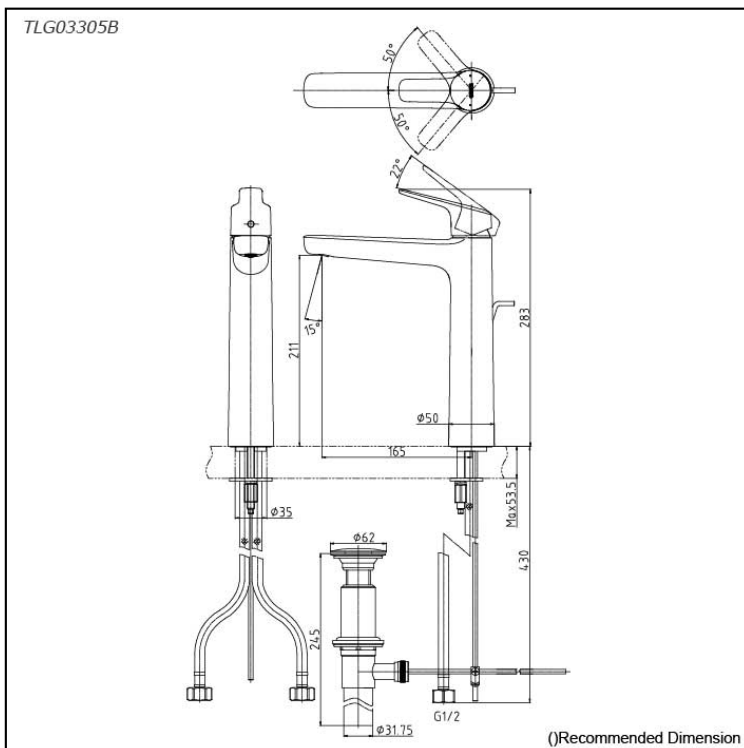

*GS Series
Single Lever Lavatory Faucet
(Tall Vessel) (w/ Pop-up Waste)*

Features

- Design Concept is Gorgeous and Regal
- Long lasting, COMFORT GLIDE mechanism for a smooth operation
- High corrosion resistance plating
- TOTO aerated water technology, ECOCAP adds air to the water to achieve full water jet with less amount of water usage
- The PVD finishes provides both beauty and strength, adding rich color to the bathroom space

Specifications

Material: Brass

Water Pressure: 0.05MPa~1.0MPa

Parts description

- **TLG03305B**
Single Lever Lavatory Faucet (Tall Vessel)
(w/ Pop-up Waste)

reddot award 2018
winner

Flow Rate

TLG03305B