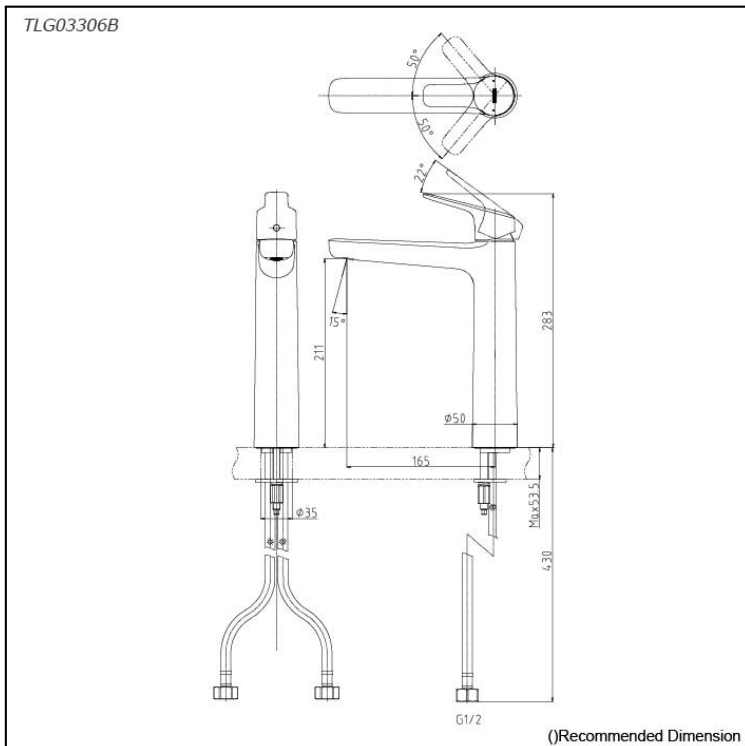

Specifications

Material: Brass

Water Pressure: 0.05MPa~1.0MPa

Parts description

- **TLG03306B**
Single Lever Lavatory Faucet (Tall Vessel)
(w/o Pop-up Waste)

reddot award 2018
winner

Flow Rate

TLG03306B