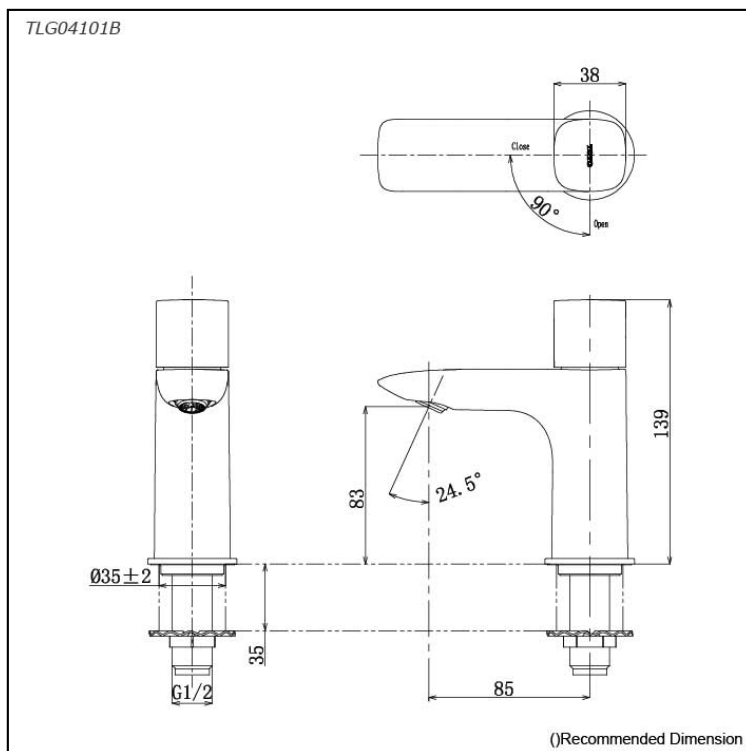

### Specifications

Material: Brass

Water Pressure: 0.05MPa~1.0MPa

### Parts description

- **TLG04101B**  
Single Lever Lavatory Faucet (Cold Only)