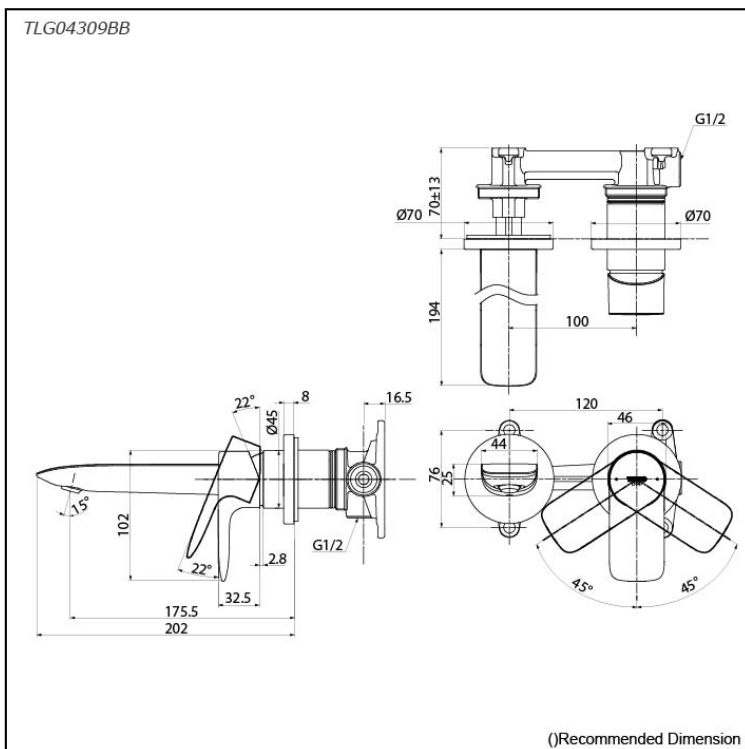

### Specifications

Material: Brass

Water Pressure: 0.05MPa~1.0MPa

### Parts description

- **TLG04309BB**  
 Wall-Mount Single Lever Lavatory Faucet  
 (Short Spout) (w/o) waste fitting

### Flow Rate