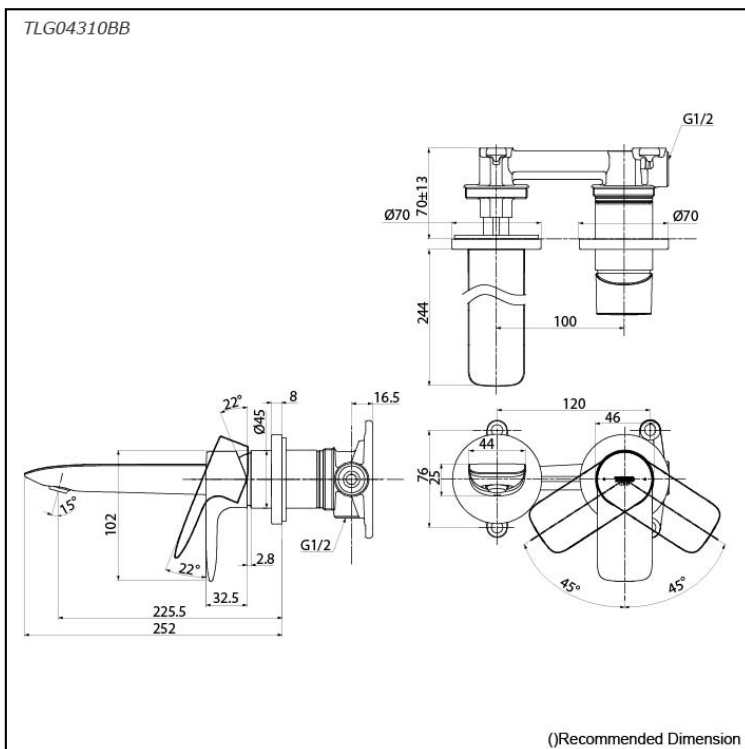

### Specifications

Material: Brass  
 Water Pressure: 0.05MPa~1.0MPa

### Parts description

- **TLG04310BB**  
 Wall-Mount Single Lever Lavatory Faucet  
 (Long Spout) (w/o) waste fitting

### Flow Rate