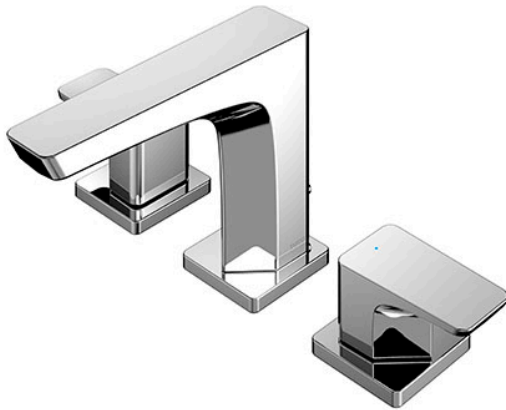

GE Series
2 Handle Lavatory Faucet
(3-Holes) (w/ Pop-up Waste)

Features

- A beauty of traditional craft in characteristic sculptural form
- V-shaped edge extends up to the end of the spout generate multi sided reflections
- Easy Installation and Usage
- The PVD finishes provides both beauty and strength, adding rich color to the bathroom space

Specifications

Material: Brass

Water Pressure: 0.05MPa~1.0MPa

Parts description

- **TLG07201BA**
2 Handle Lavatory Faucet (3-Holes)
(w/ Pop-up Waste)

Flow Rate