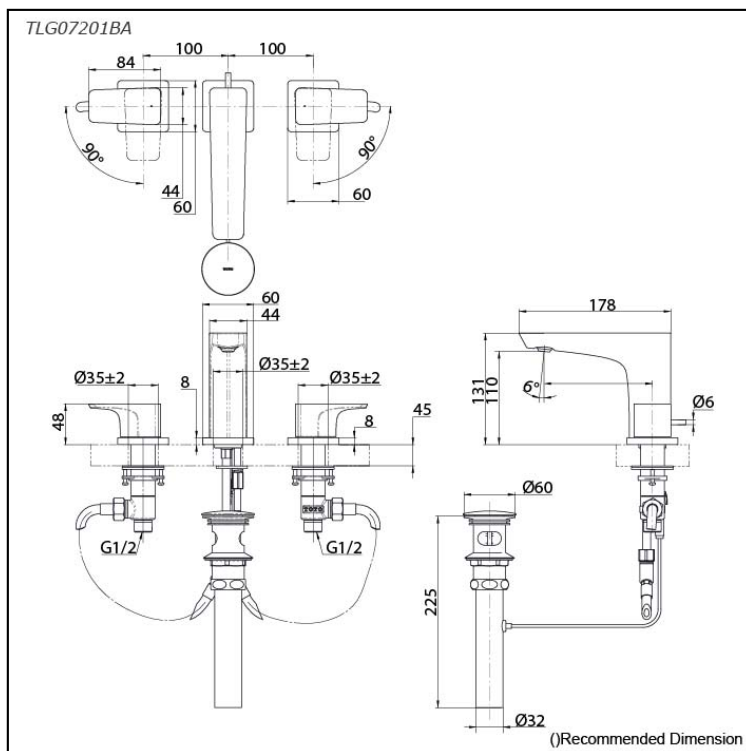

GE Series
2 Handle Lavatory Faucet
(3-Holes) (w/ Pop-up Waste)

Features

- A beauty of traditional craft in characteristic sculptural form
- V-shaped edge extends up to the end of the spout generate multi sided reflections
- Easy Installation and Usage
- The PVD finishes provides both beauty and strength, adding rich color to the bathroom space

Specifications

Material: Brass

Water Pressure: 0.05MPa~1.0MPa

Parts description

- **TLG07201BA**
2 Handle Lavatory Faucet (3-Holes)
(w/ Pop-up Waste)

Flow Rate