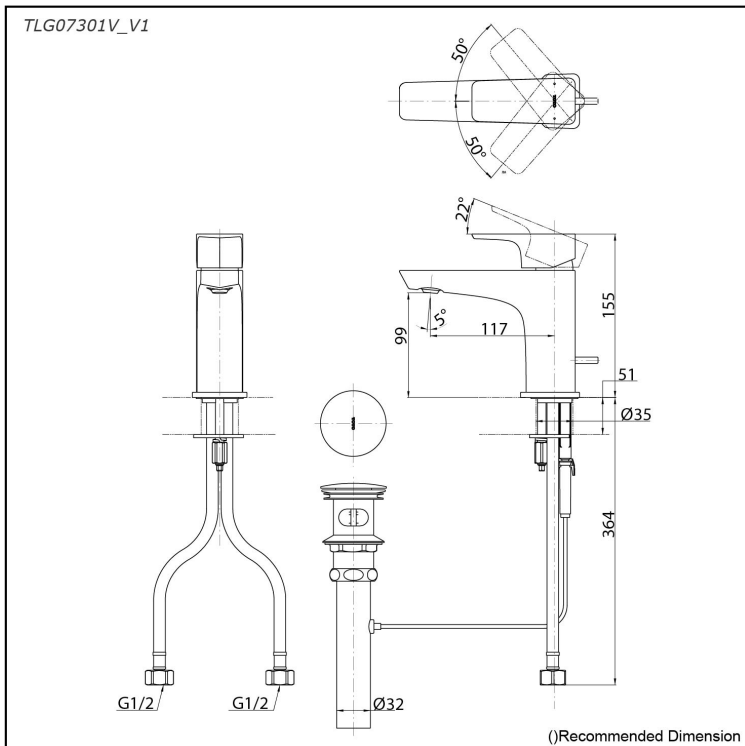

GE Series
Single Lever Lavatory Faucet
(w/ Pop-up Waste)

Features

- A beauty of traditional craft in characteristic sculptural form
- V-shaped edge extends up to the end of the spout generate multi sided reflections
- Easy Installation and Usage
- Long lasting, COMFORT GLIDE mechanism for a smooth operation
- The PVD finishes provides both beauty and strength, adding rich color to the bathroom space

Specifications

Material: Brass

Water Pressure: 0.05MPa~1.0MPa

Parts description

- **TLG07301V_V1**
Single Lever Lavatory Faucet
(w/ Pop-up Waste)

reddot award 2019
winner

Flow Rate

TLG07301V_V1