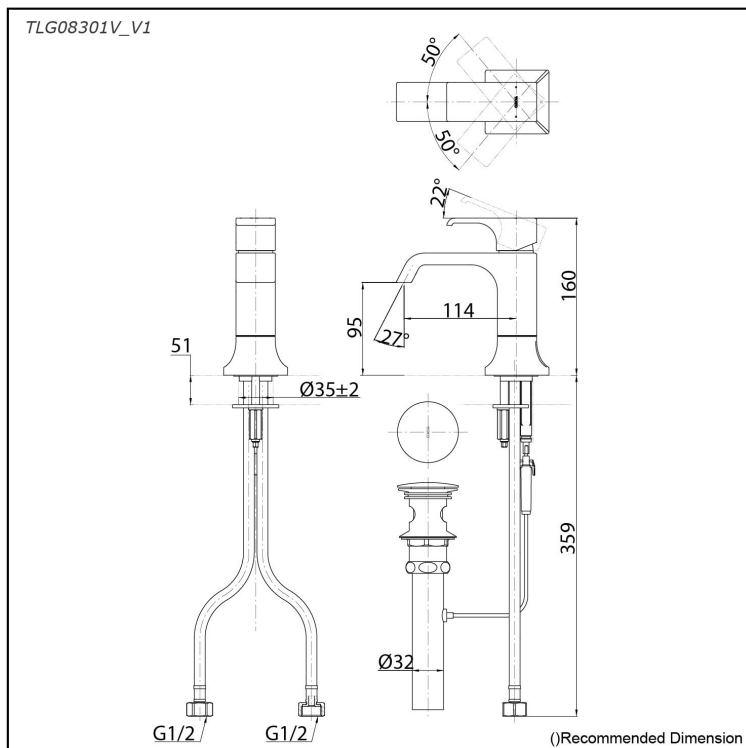

GC Series
Single Lever Lavatory Faucet
(w/ Pop-up Waste)

Features

- Breadth and symbolism of classic design in a contemporary form
- Elegant design that stood the test of time while transitioning to a modern design that reflects the present day
- Easy Installation and Usage
- Long lasting, COMFORT GLIDE mechanism for a smooth operation
- The PVD finishes provides both beauty and strength, adding rich color to the bathroom space

Specifications

Material: Brass

Water Pressure: 0.05MPa~1.0MPa

Parts description

- **TLG08301V_V1**
Single Lever Lavatory Faucet
(w/ Pop-up Waste)

reddot award 2019
winner

Flow Rate

TLG08301V_V1