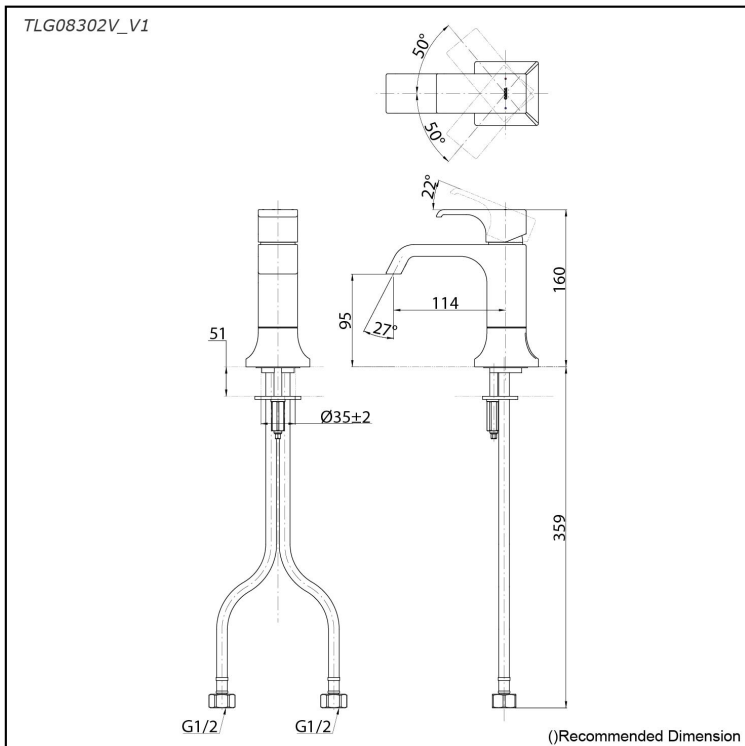

Specifications

Material: Brass

Water Pressure: 0.05MPa~1.0MPa

Parts description

- **TLG08302V_V1**
Single Lever Lavatory Faucet
(w/o Pop-up Waste)

reddot award 2019
winner

Flow Rate

TLG08302V_V1