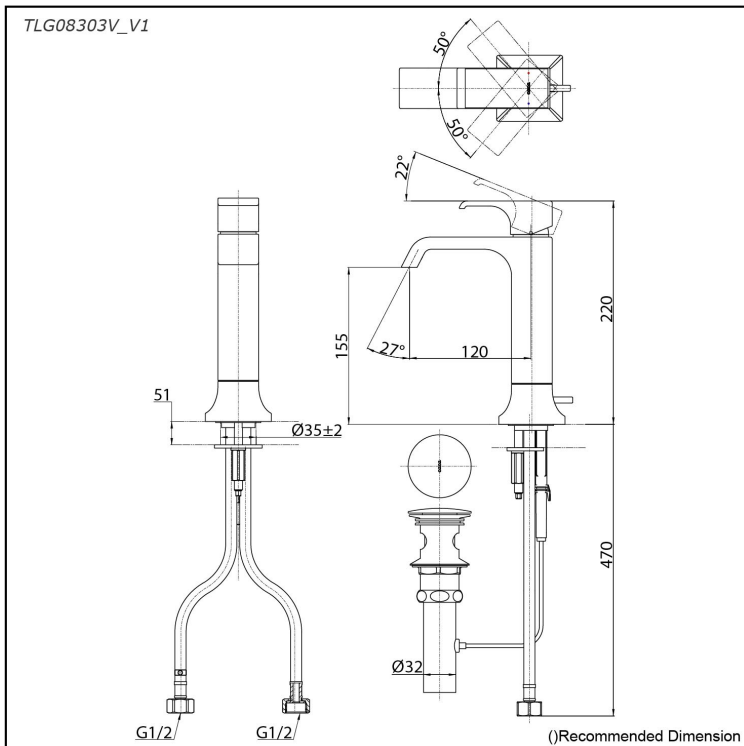

GC Series
Single Lever Lavatory Faucet
(Semi-tall Vessel) (w/ Pop-up Waste)

Features

- Breadth and symbolism of classic design in a contemporary form
- Elegant design that stood the test of time while transitioning to a modern design that reflects the present day
- Easy Installation and Usage
- Long lasting, COMFORT GLIDE mechanism for a smooth operation
- The PVD finishes provides both beauty and strength, adding rich color to the bathroom space

Specifications

Material: Brass

Water Pressure: 0.05MPa~1.0MPa

Parts description

- **TLG08303V_V1**
Single Lever Lavatory Faucet
(w/ Pop-up Waste)

reddot award 2019
winner

Flow Rate

TLG08303V_V1