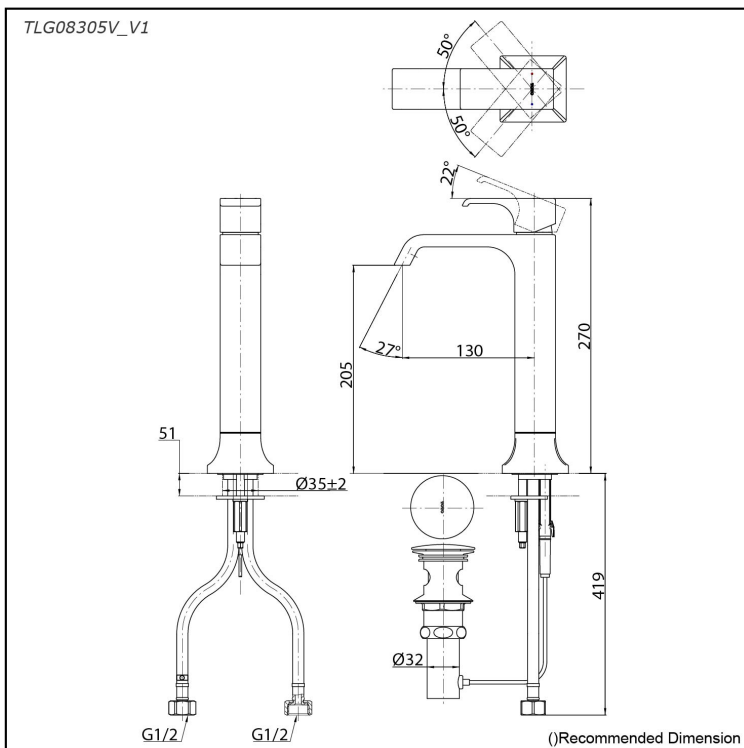

GC Series
Single Lever Lavatory Faucet
(Tall Vessel) (w/ Pop-up Waste)

Features

- Breadth and symbolism of classic design in a contemporary form
- Elegant design that stood the test of time while transitioning to a modern design that reflects the present day
- Easy Installation and Usage
- Long lasting, COMFORT GLIDE mechanism for a smooth operation
- The PVD finishes provides both beauty and strength, adding rich color to the bathroom space

Specifications

Material: Brass

Water Pressure: 0.05MPa~1.0MPa

Parts description

- **TLG08305V_V1**
Single Lever Lavatory Faucet
(w/ Pop-up Waste)

reddot award 2019
winner

Flow Rate

TLG08305V_V1