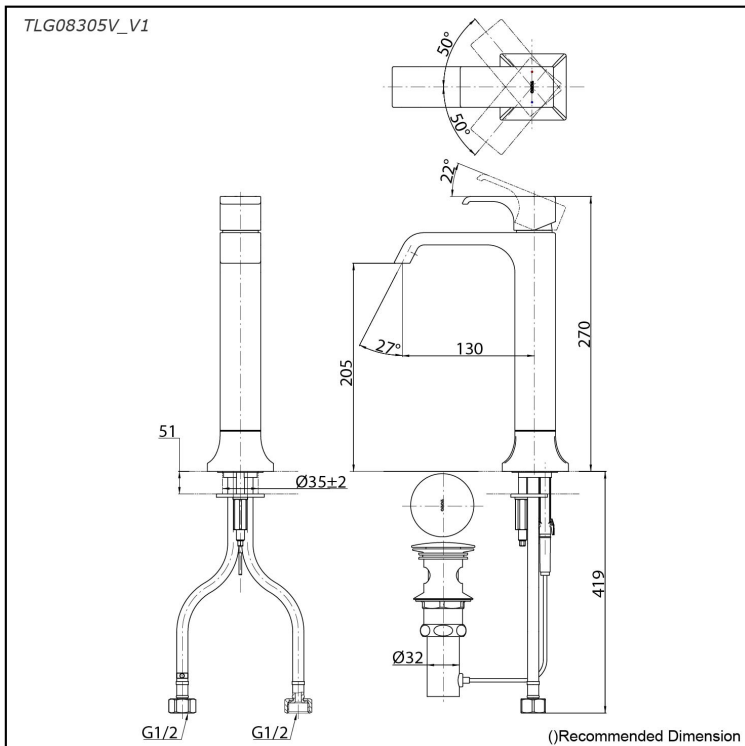

GC Series  
Single Lever Lavatory Faucet  
(Tall Vessel) (w/ Pop-up Waste)

### Specifications

Material: Brass

Water Pressure: 0.05MPa~1.0MPa

### Parts description

- **TLG08305V\_V1**  
Single Lever Lavatory Faucet  
(w/ Pop-up Waste)

reddot award 2019  
winner

### Flow Rate

TLG08305V\_V1