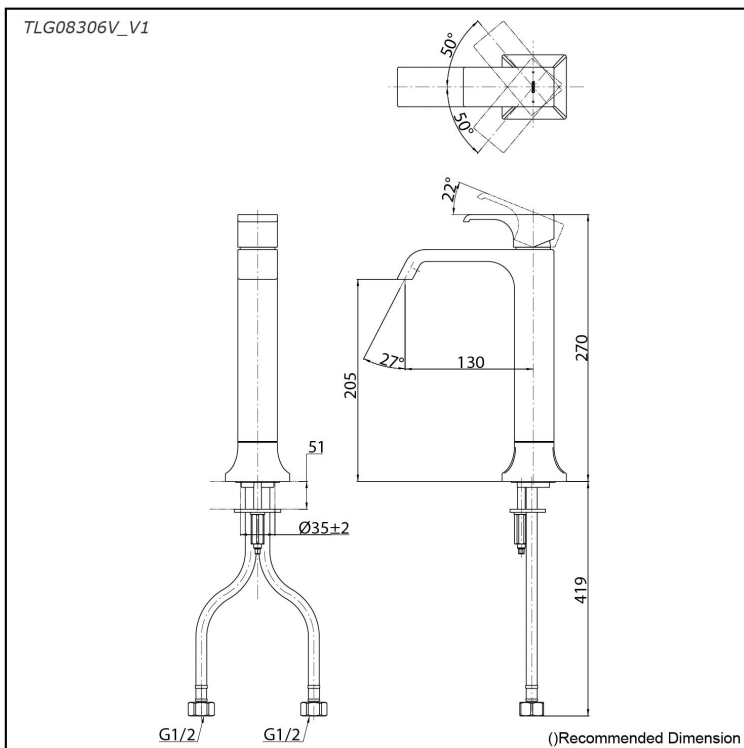

GC Series  
Single Lever Lavatory Faucet  
(Tall Vessel) (w/o Pop-up Waste)

### Specifications

Material: Brass

Water Pressure: 0.05MPa~1.0MPa

### Parts description

- **TLG08306V\_V1**  
Single Lever Lavatory Faucet  
(w/o Pop-up Waste)

reddot award 2019  
winner