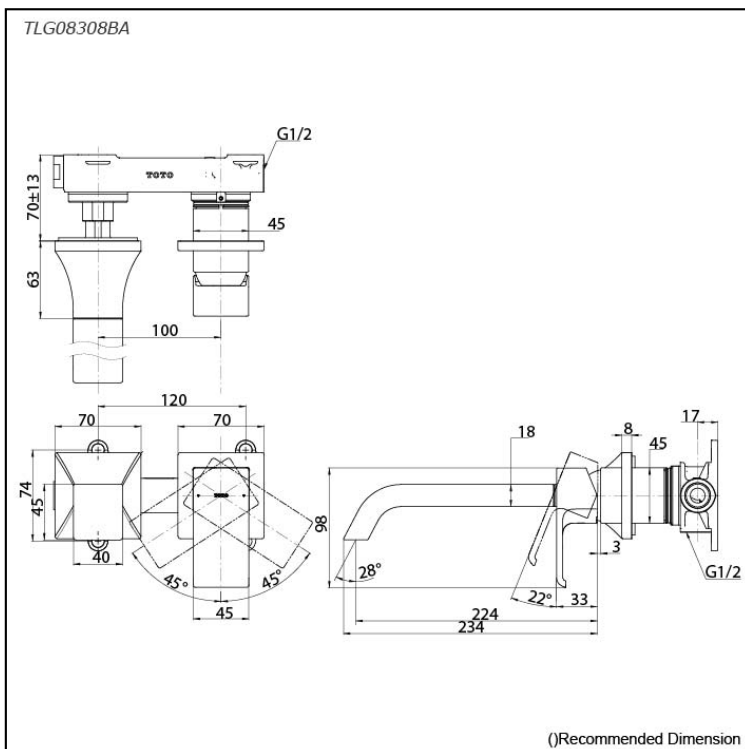

GC Series
 Wall-Mount Single Lever Lavatory Faucet
 (Long Spout) (w/o Pop-up Waste)

Features

- Breadth and symbolism of classic design in a contemporary form
- Elegant design that stood the test of time while transitioning to a modern design that reflects the present day
- Easy Installation and Usage
- Long lasting, COMFORT GLIDE mechanism for a smooth operation
- The PVD finishes provides both beauty and strength, adding rich color to the bathroom space

Specifications

Material: Brass
 Water Pressure: 0.05MPa~1.0MPa

Parts description

- **TLG08308BA**
 Wall Mount Single Lever Lavatory Faucet (Long Spout) (w/o Waste Fittings)

Flow Rate