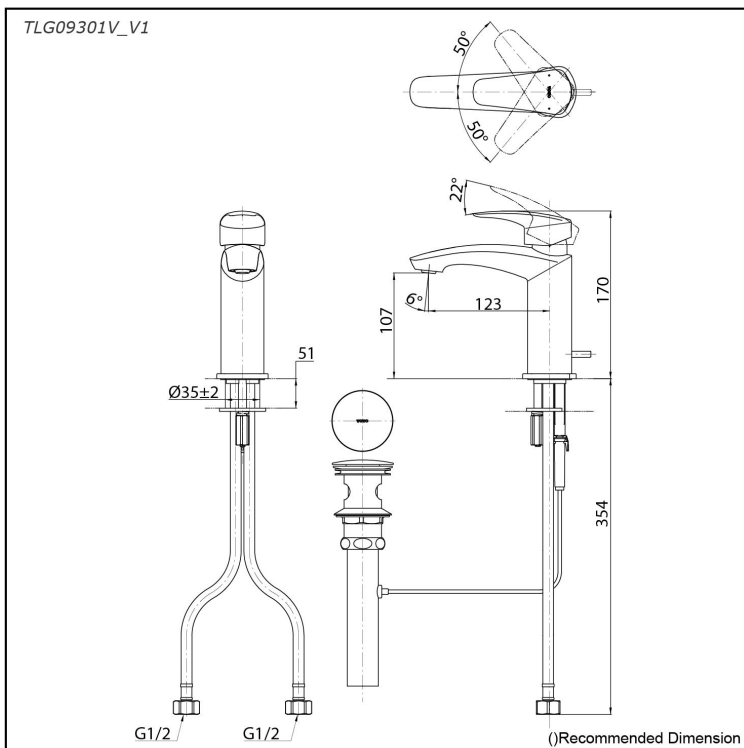

*GM Series
Single Lever Lavatory Faucet
(w/ Pop-up Waste)*

Features

- Bold parallel arches and reflective curves in an assertive design
- A majestic dignity of outstanding architecture - the arch of its spout and columnar body imposing a further accentuated presence that highlights its edges
- Easy Installation and Usage
- Long lasting, COMFORT GLIDE mechanism for a smooth operation
- The PVD finishes provides both beauty and strength, adding rich color to the bathroom space

Specifications

Material: Brass

Water Pressure: 0.05MPa~1.0MPa

Parts description

- **TLG09301V_V1**
Single Lever Lavatory Faucet
(w/ Pop-up Waste)

Flow Rate

TLG09301V_V1