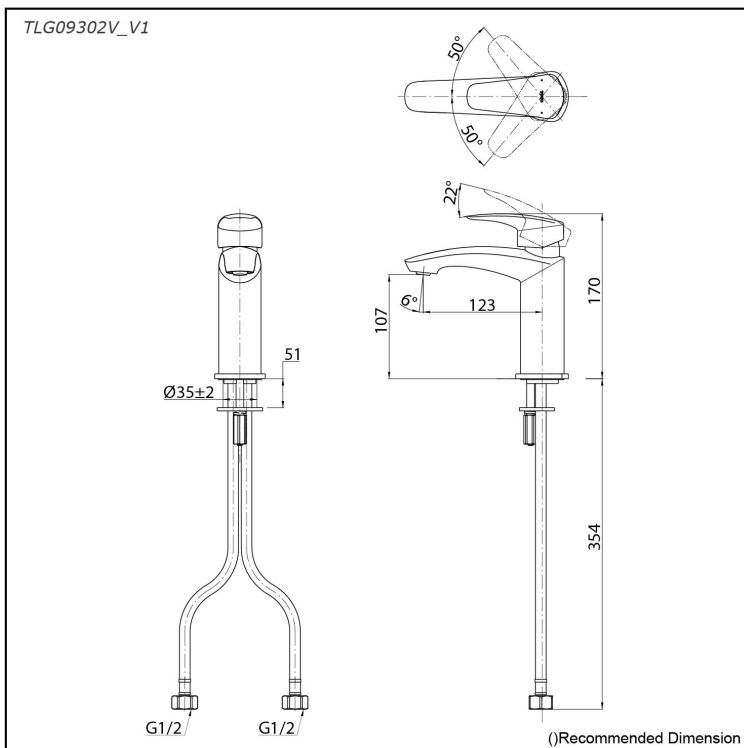

### Specifications

Material: Brass

Water Pressure: 0.05MPa~1.0MPa

### Parts description

- **TLG09302V\_V1**  
Single Lever Lavatory Faucet  
(w/o Pop-up Waste)