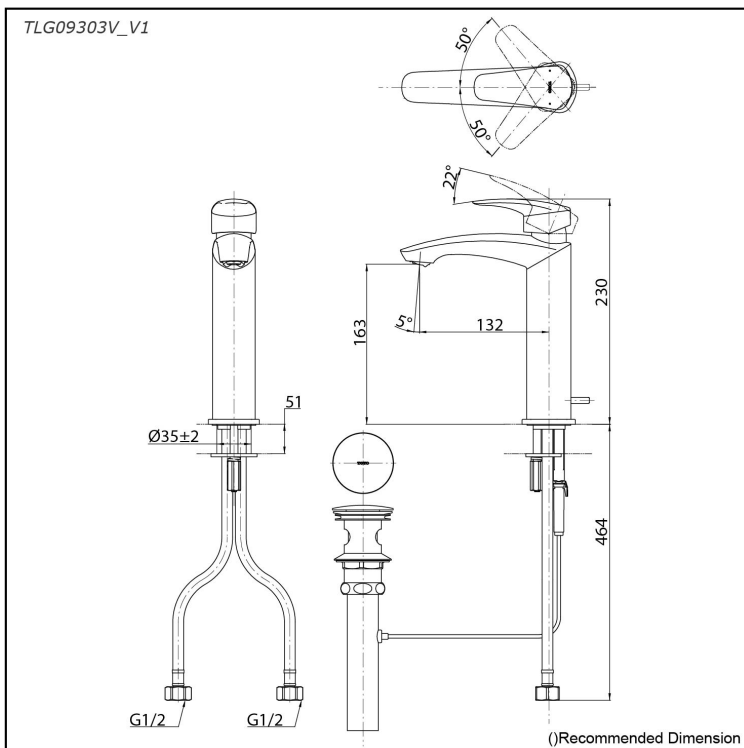

*GM Series  
Single Lever Lavatory Faucet  
(Semi-tall Vessel) (w/ Pop-up Waste)*

### Specifications

Material: Brass

Water Pressure: 0.05MPa~1.0MPa

### Parts description

- **TLG09303V\_V1**  
Single Lever Lavatory Faucet  
(w/ Pop-up Waste)