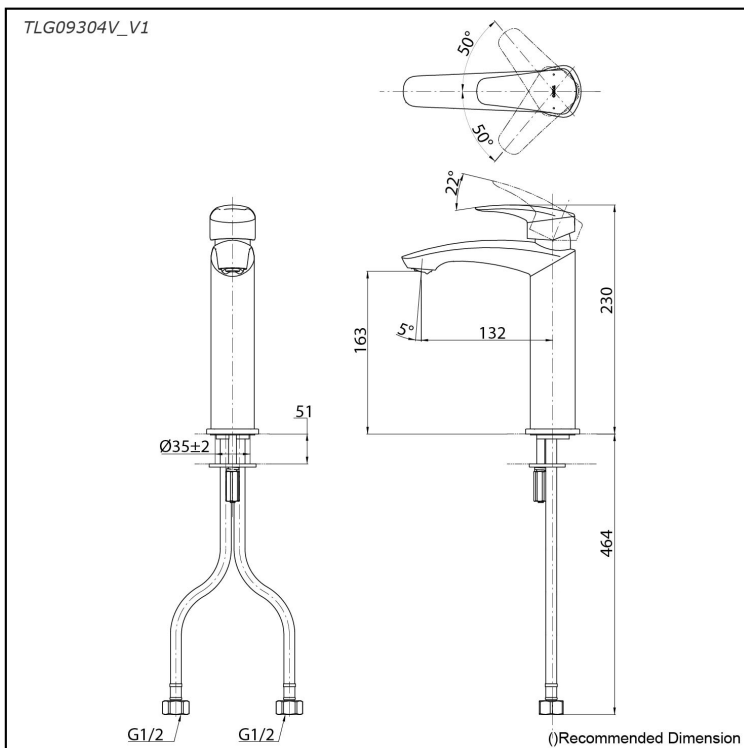

*GM Series
Single Lever Lavatory Faucet
(Semi-tall Vessel) (w/o Pop-up Waste)*

Features

- Bold parallel arches and reflective curves in an assertive design
- A majestic dignity of outstanding architecture - the arch of its spout and columnar body imposing a further accentuated presence that highlights its edges
- Easy Installation and Usage
- Long lasting, COMFORT GLIDE mechanism for a smooth operation
- The PVD finishes provides both beauty and strength, adding rich color to the bathroom space

Specifications

Material: Brass

Water Pressure: 0.05MPa~1.0MPa

Parts description

- **TLG09304V_V1**
Single Lever Lavatory Faucet
(w/o Pop-up Waste)

Flow Rate

TLG09304V_V1