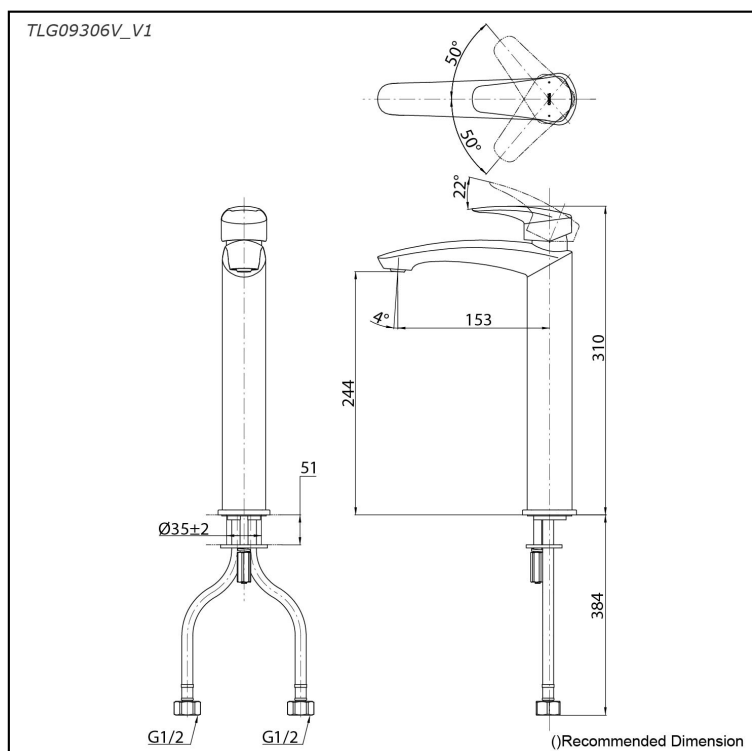

GM Series
Single Lever Lavatory Faucet
(Tall Vessel) (w/o Pop-up Waste)

Features

- Bold parallel arches and reflective curves in an assertive design
- A majestic dignity of outstanding architecture - the arch of its spout and columnar body imposing a further accentuated presence that highlights its edges
- Easy Installation and Usage
- Long lasting, COMFORT GLIDE mechanism for a smooth operation
- The PVD finishes provides both beauty and strength, adding rich color to the bathroom space

Specifications

Material: Brass

Water Pressure: 0.05MPa~1.0MPa

Parts description

- **TLG09306V_V1**
Single Lever Lavatory Faucet
(w/o Pop-up Waste)

Flow Rate

TLG09306V_V1