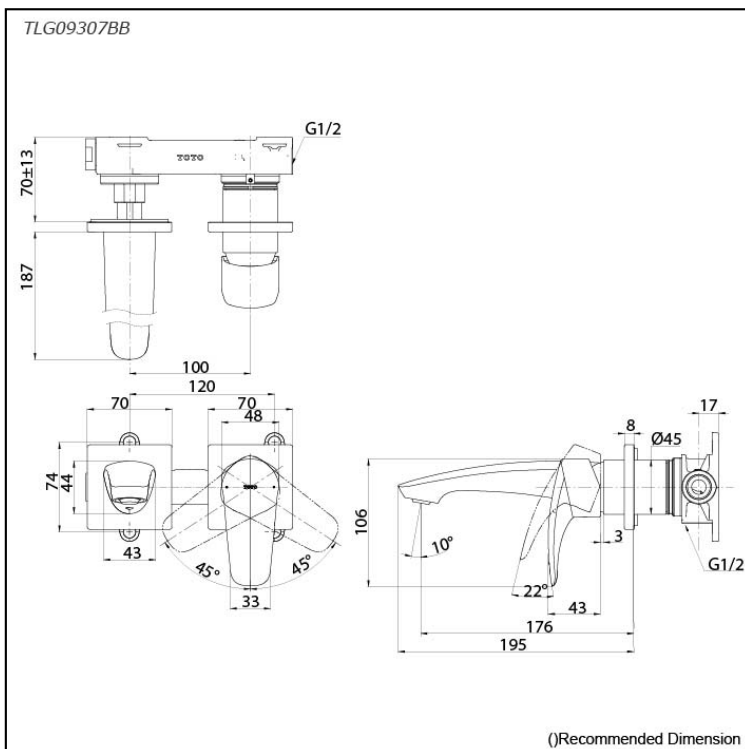

### Specifications

Material: Brass  
 Water Pressure: 0.05MPa~1.0MPa

### Parts description

- **TLG09307BB**  
 Wall Mount Single Lever Lavatory Faucet  
 (Short Spout) (w/o Waste Fittings)

### Flow Rate