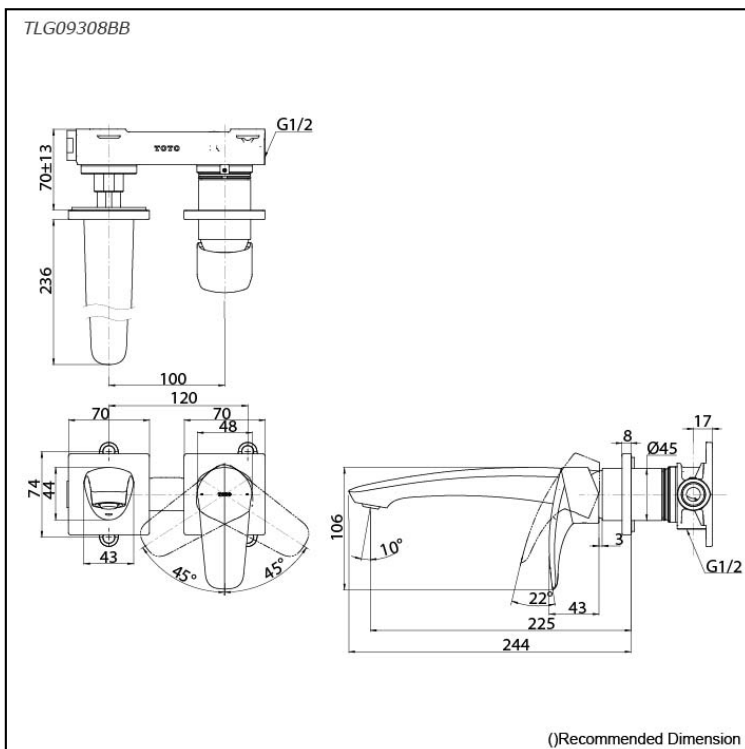

### Specifications

Material: Brass

Water Pressure: 0.05MPa~1.0MPa

### Parts description

- **TLG09308BB**  
 Wall Mount Single Lever Lavatory Faucet  
 (Long Spout) (w/o Waste Fittings)