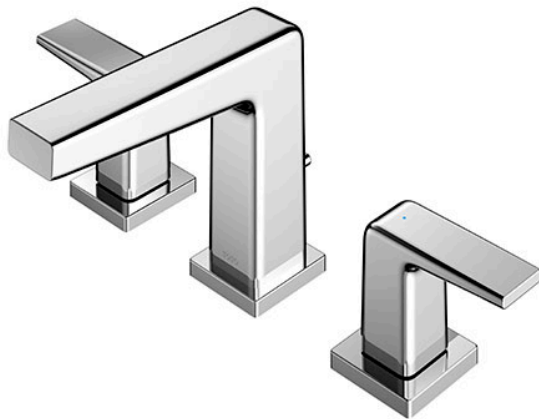

GB Series
2 Handle Lavatory Faucet
(3-Holes) (w/ Pop-up Waste)

Features

- Stately squareness and beveled edges imbue a space with dignity
- Gently beveled with balanced highlights accentuate the shape of the gradually narrowing spout
- Easy Installation and Usage
- The PVD finishes provides both beauty and strength, adding rich color to the bathroom space

Specifications

Material: Brass

Water Pressure: 0.05MPa~1.0MPa

Parts description

- **TLG10201BA**
2 Handle Lavatory Faucet (3-Holes)
(w/ Pop-up Waste)

Flow Rate