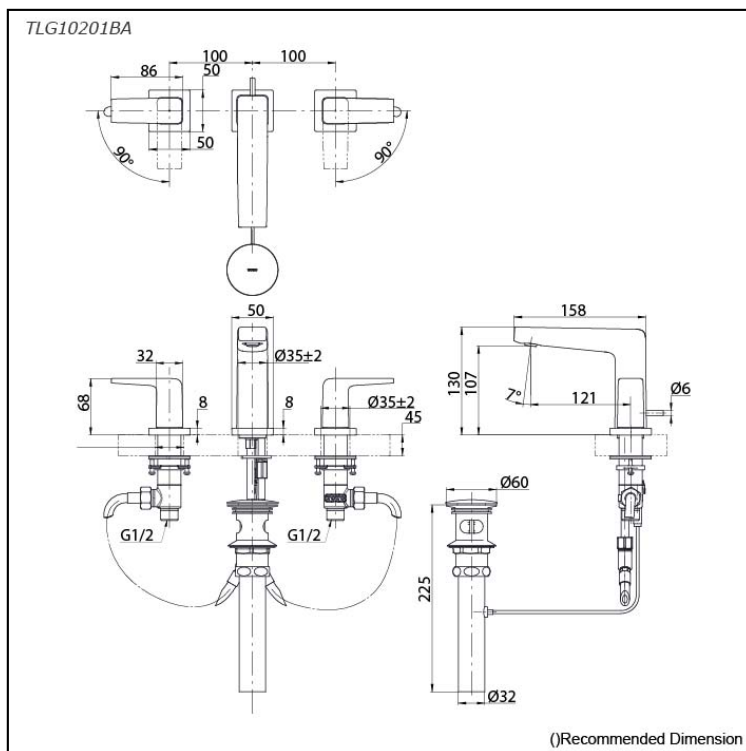

GB Series
2 Handle Lavatory Faucet
(3-Holes) (w/ Pop-up Waste)

Features

- Stately squareness and beveled edges imbue a space with dignity
- Gently beveled with balanced highlights accentuate the shape of the gradually narrowing spout
- Easy Installation and Usage
- The PVD finishes provides both beauty and strength, adding rich color to the bathroom space

Specifications

Material: Brass

Water Pressure: 0.05MPa~1.0MPa

Parts description

- **TLG10201BA**
2 Handle Lavatory Faucet (3-Holes)
(w/ Pop-up Waste)

Flow Rate