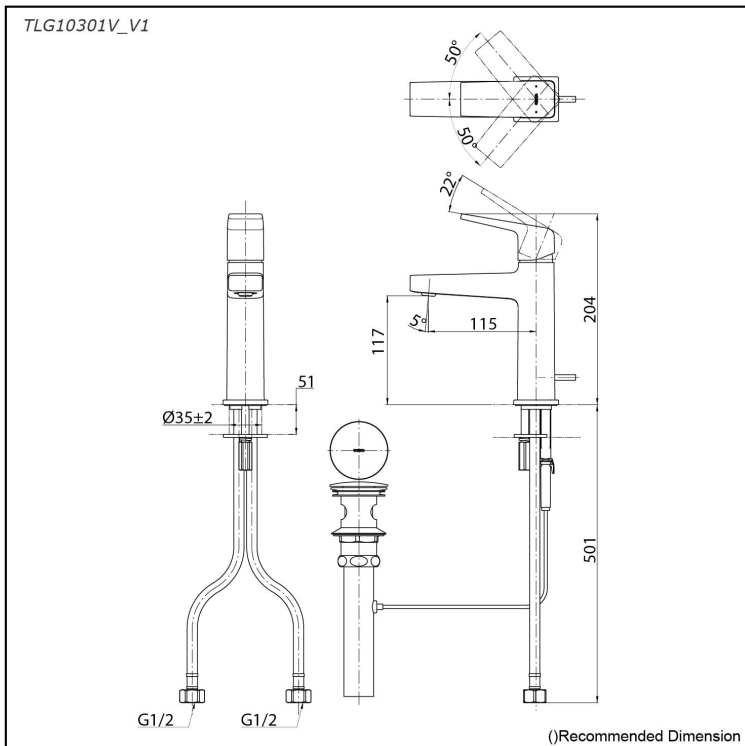

GB Series
Single Lever Lavatory Faucet
(w/ Pop-up Waste)

Features

- Stately squareness and beveled edges imbue a space with dignity
- Gently beveled with balanced highlights accentuate the shape of the gradually narrowing spout
- Easy Installation and Usage
- Long lasting, COMFORT GLIDE mechanism for a smooth operation
- The PVD finishes provides both beauty and strength, adding rich color to the bathroom space

Specifications

Material: Brass

Water Pressure: 0.05MPa~1.0MPa

Parts description

- **TLG10301V_V1**
Single Lever Lavatory Faucet
(w/ Pop-up Waste)

reddot winner 2020

Flow Rate

TLG10301V_V1