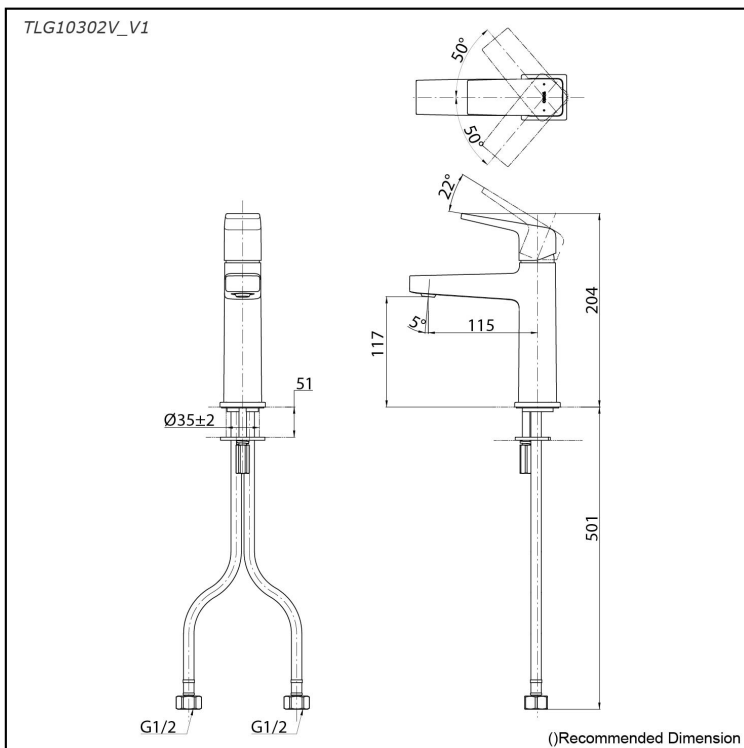

### Specifications

Material: Brass

Water Pressure: 0.05MPa~1.0MPa

### Parts description

- **TLG10302V\_V1**  
Single Lever Lavatory Faucet  
(w/o Pop-up Waste)

reddot winner 2020